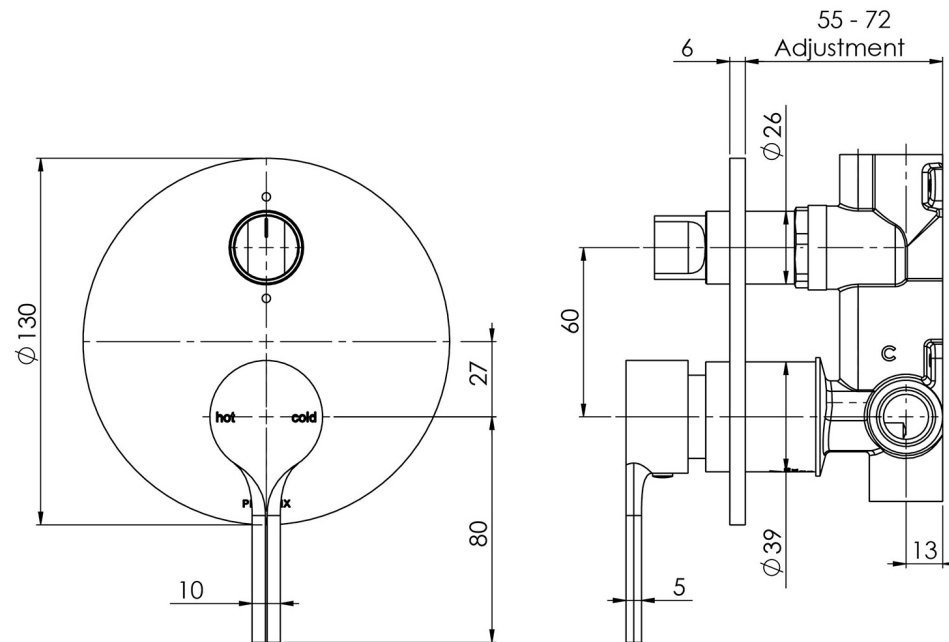

VIVID SLIMLINE OVAL

VIVID SLIMLINE OVAL SHOWER / BATH DIVERTER MIXER

SPECIFICATIONS

AVAILABLE IN

VV791 CHR
Chrome

VV791-40
Brushed Nickel

VV791 MB
Matte Black

VV791-12
Brushed Gold

Please visit <https://www.phoenixtapware.com.au/warranty> to view the full warranty

While we aim to ensure the specifications shown are correct at time of printing, Phoenix Tapware reserves the right to make modifications without prior notice. Always use the physical product measurements for mark-ups and roughing-in as the line drawing shown may differ from the actual product over time. All measurements are shown in millimetres. Colours may vary from image shown.