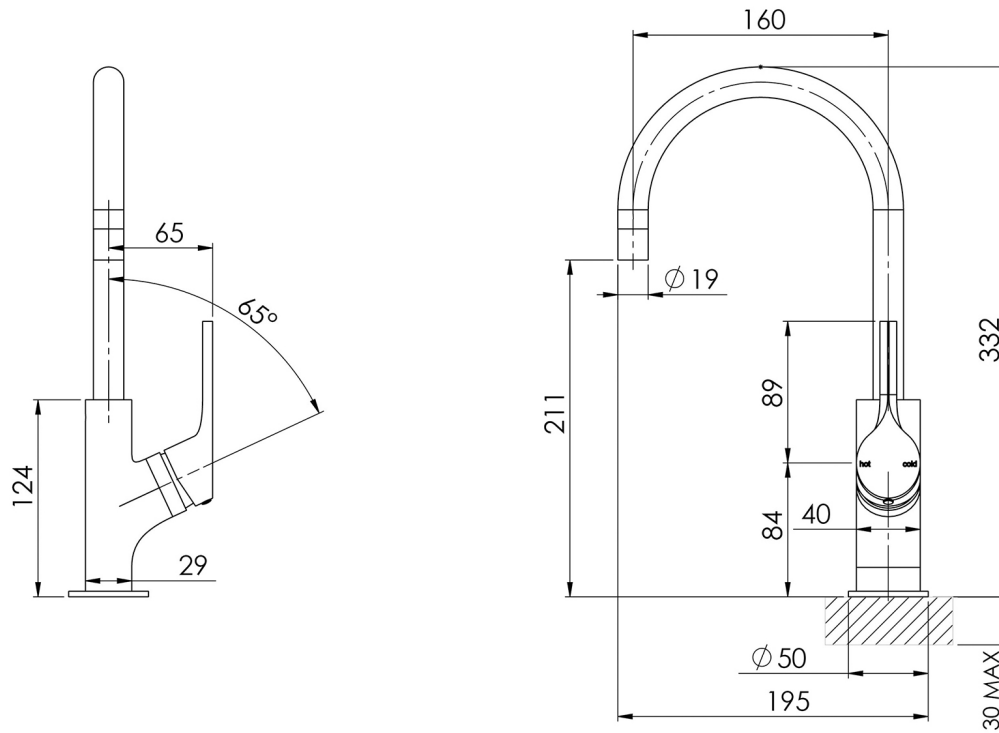

# VIVID SLIMLINE OVAL

VIVID SLIMLINE OVAL SINK MIXER 160MM GOOSENECK

## SPECIFICATIONS

Please visit <https://www.phoenixtapware.com.au/warranty> to view the full warranty

While we aim to ensure the specifications shown are correct at time of printing, Phoenix Tapware reserves the right to make modifications without prior notice. Always use the physical product measurements for mark-ups and roughing-in as the line drawing shown may differ from the actual product over time. All measurements are shown in millimetres. Colours may vary from image shown.