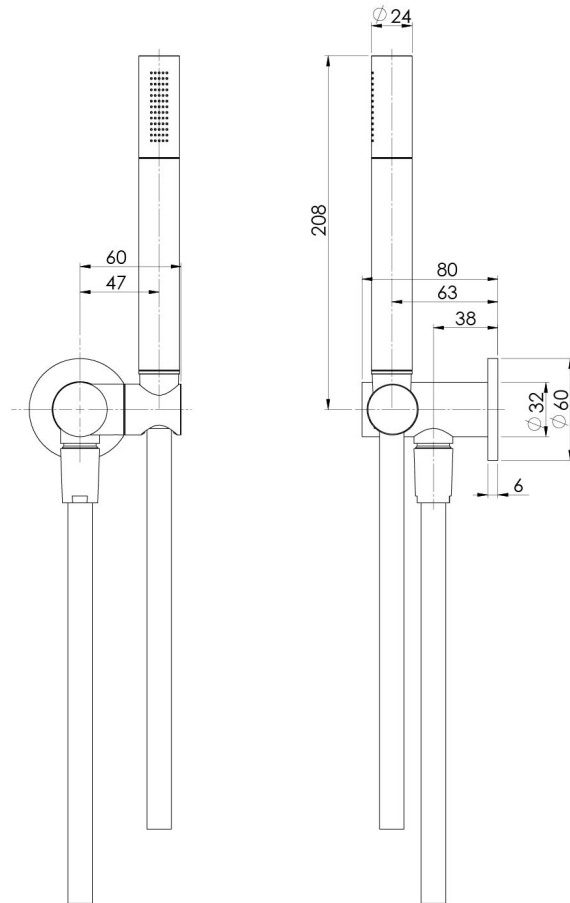

## SPECIFICATIONS

Please visit <https://www.phoenixtapware.com.au/warranty> to view the full warranty

While we aim to ensure the specifications shown are correct at time of printing, Phoenix Tapware reserves the right to make modifications without prior notice. Always use the physical product measurements for mark-ups and roughing-in as the line drawing shown may differ from the actual product over time. All measurements are shown in millimetres. Colours may vary from image shown.