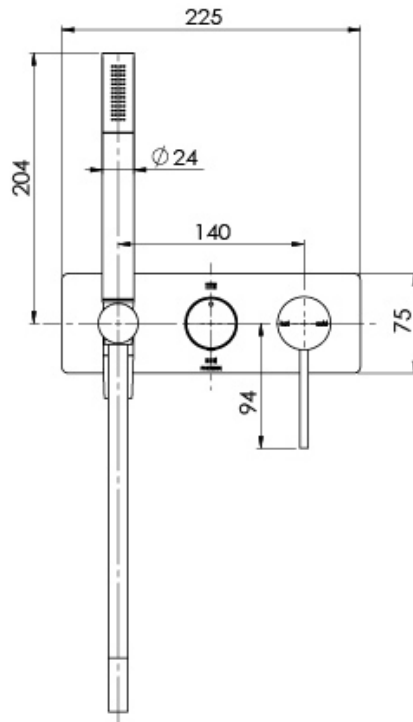

VIVID SLIMLINE

VIVID SLIMLINE WALL SHOWER SYSTEM

SPECIFICATIONS

AVAILABLE IN

VS7490-00
Chrome

VS7490-40
Brushed Nickel

VS7490-30
Gun Metal

VS7490-31
Brushed Carbon

VS7490-10
Matte Black

VS7490-12
Brushed Gold

INFORMATION

Temperature Rating
1 - 75°C

Pressure Rating
150 - 500kPa

MAINTENANCE AND CARE:

- All surfaces should be cleaned with mild liquid detergent or soap and water.
- Do not use cream cleaners or citrus based cleaning products, as they are abrasive.
- Use of unsuitable cleaning agents may damage the surface.
- Any damage caused in this way will not be covered by warranty.

Please visit <https://www.phoenixtapware.com.au/warranty> to view the full warranty

AS2485.1 Compliant Dual Check Valves

While we aim to ensure the specifications shown are correct at time of printing, Phoenix Tapware reserves the right to make modifications without prior notice. Always use the physical product measurements for mark-ups and roughing-in as the line drawing shown may differ from the actual product over time. All measurements are shown in millimetres. Colours may vary from image shown.