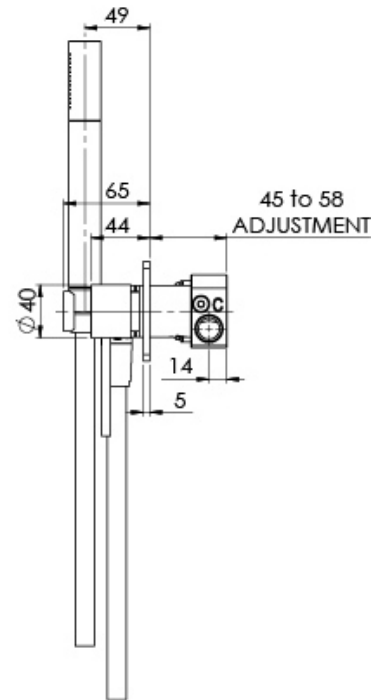

VIVID SLIMLINE

VIVID SLIMLINE WALL SHOWER SYSTEM

SPECIFICATIONS

AVAILABLE IN

VS7490-00
Chrome

VS7490-40
Brushed Nickel

VS7490-30
Gun Metal

VS7490-31
Brushed Carbon

VS7490-10
Matte Black

VS7490-12
Brushed Gold

INFORMATION

Temperature Rating
1 - 75°C

Pressure Rating
150 - 500kPa

MAINTENANCE AND CARE:

- All surfaces should be cleaned with mild liquid detergent or soap and water.
- Do not use cream cleaners or citrus based cleaning products, as they are abrasive.
- Use of unsuitable cleaning agents may damage the surface.
- Any damage caused in this way will not be covered by warranty.

Please visit <https://www.phoenixtapware.com.au/warranty> to view the full warranty

AS2485.1 Compliant Dual Check Valves

While we aim to ensure the specifications shown are correct at time of printing, Phoenix Tapware reserves the right to make modifications without prior notice. Always use the physical product measurements for mark-ups and roughing-in as the line drawing shown may differ from the actual product over time. All measurements are shown in millimetres. Colours may vary from image shown.