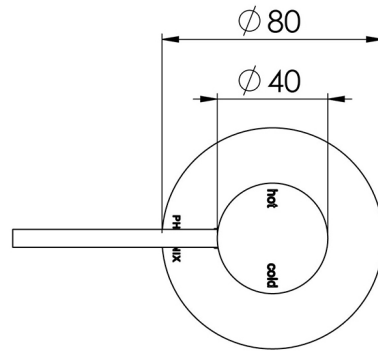

VIVID SLIMLINE

VIVID SLIMLINE HOB MIXER

SPECIFICATIONS

AVAILABLE IN

VS740 CHR
Chrome

VS740-10
Matte Black

INFORMATION

Temperature Rating
1 - 75°C

Please visit <https://www.phoenixtapware.com.au/warranty> to view the full warranty

While we aim to ensure the specifications shown are correct at time of printing, Phoenix Tapware reserves the right to make modifications without prior notice. Always use the physical product measurements for mark-ups and roughing-in as the line drawing shown may differ from the actual product over time. All measurements are shown in millimetres. Colours may vary from image shown.