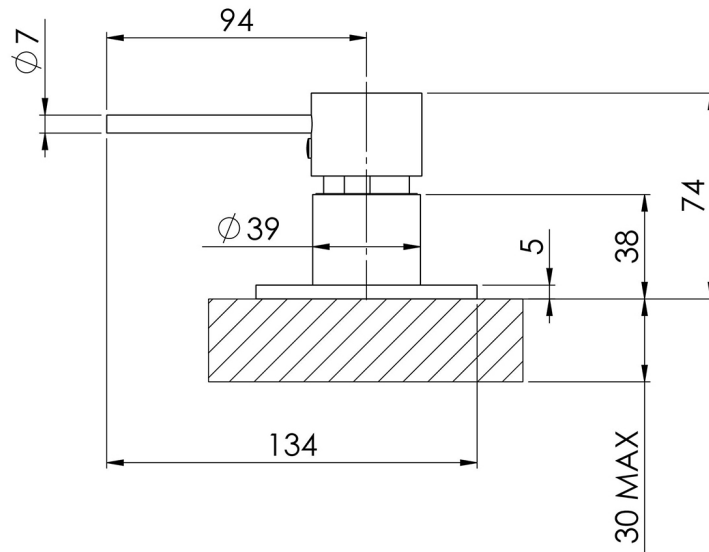

VIVID SLIMLINE

VIVID SLIMLINE HOB MIXER

SPECIFICATIONS

AVAILABLE IN

VS740 CHR
Chrome

VS740-10
Matte Black

INFORMATION

Temperature Rating
1 - 75°C

Please visit <https://www.phoenixtapware.com.au/warranty> to view the full warranty

While we aim to ensure the specifications shown are correct at time of printing, Phoenix Tapware reserves the right to make modifications without prior notice. Always use the physical product measurements for mark-ups and roughing-in as the line drawing shown may differ from the actual product over time. All measurements are shown in millimetres. Colours may vary from image shown.