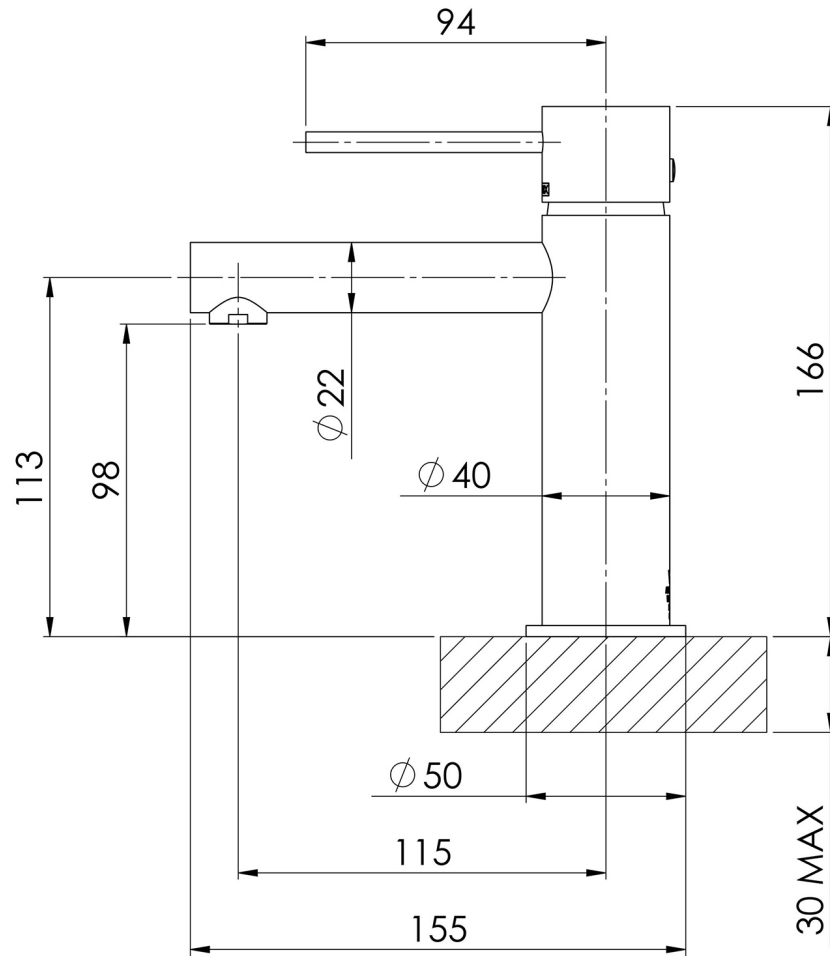

VIVID SLIMLINE

VIVID SLIMLINE BASIN MIXER

SPECIFICATIONS

AVAILABLE IN

VS770 CHR
Chrome

VS770 BN
Brushed Nickel

VS770 GM
Gun Metal

VS770-31
Brushed Carbon

VS770 MB
Matte Black

VS770-12
Brushed Gold

INFORMATION

Temperature Rating
1 - 75°C

Pressure Rating
150 - 500kPa

MAINTENANCE AND CARE:

- All surfaces should be cleaned with mild liquid detergent or soap and water.
- Do not use cream cleaners or citrus based cleaning products, as they are abrasive.
- Use of unsuitable cleaning agents may damage the surface.
- Any damage caused in this way will not be covered by warranty.

Please visit <https://www.phoenixtapware.com.au/warranty> to view the full warranty

While we aim to ensure the specifications shown are correct at time of printing, Phoenix Tapware reserves the right to make modifications without prior notice. Always use the physical product measurements for mark-ups and roughing-in as the line drawing shown may differ from the actual product over time. All measurements are shown in millimetres. Colours may vary from image shown.