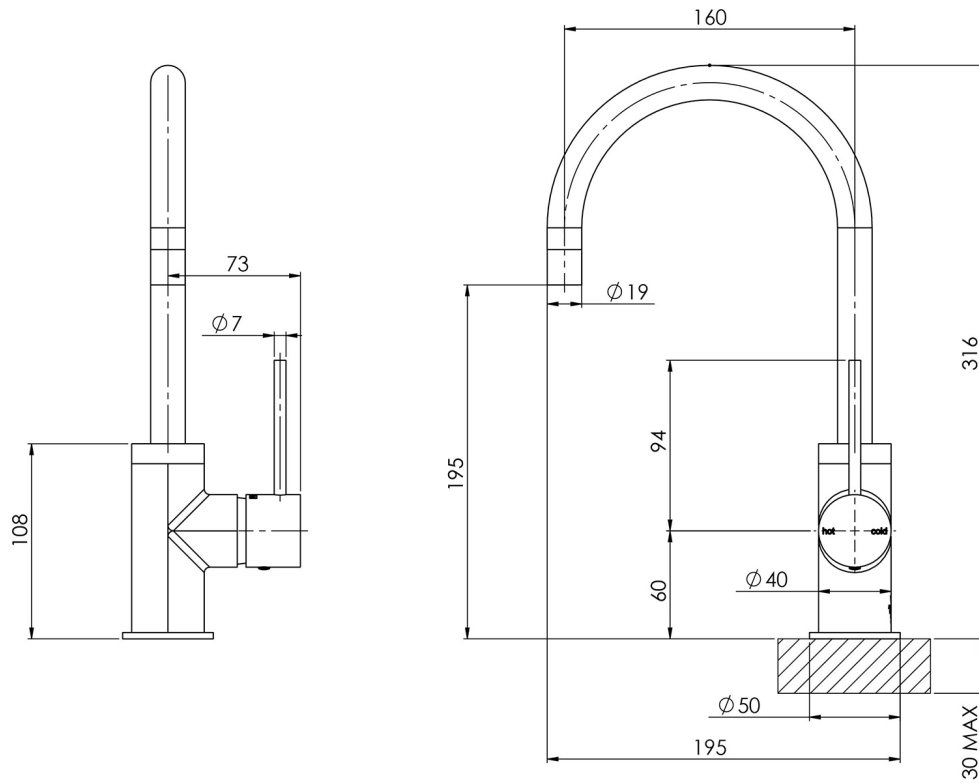

## VIVID SLIMLINE SINK MIXER 160MM GOOSENECK

## SPECIFICATIONS

Please visit <https://www.phoenixtapware.com.au/warranty> to view the full warranty

While we aim to ensure the specifications shown are correct at time of printing, Phoenix Tapware reserves the right to make modifications without prior notice. Always use the physical product measurements for mark-ups and roughing-in as the line drawing shown may differ from the actual product over time. All measurements are shown in millimetres. Colours may vary from image shown.