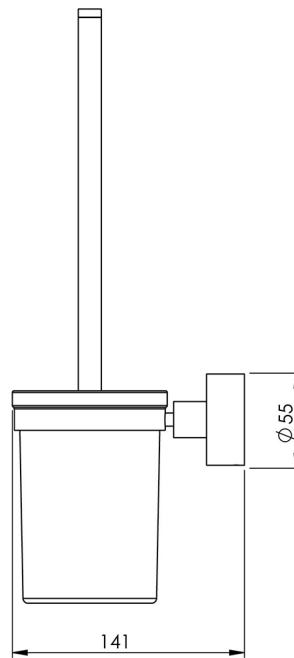

VIVID

VIVID TOILET BRUSH & HOLDER

SPECIFICATIONS

AVAILABLE IN

VA50800C
Chrome

INFORMATION

MAINTENANCE AND CARE:

- All surfaces should be cleaned with mild liquid detergent or soap and water.
- Do not use cream cleaners or citrus based cleaning products, as they are abrasive.
- Use of unsuitable cleaning agents may damage the surface.
- Any damage caused in this way will not be covered by warranty.