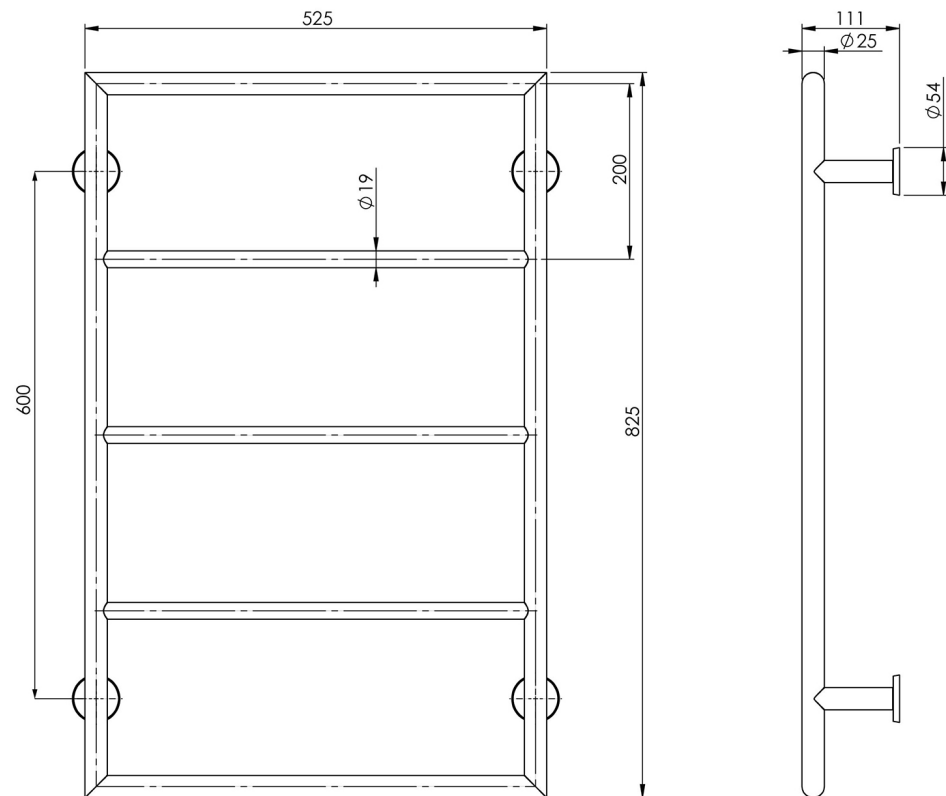

VIVID

VIVID TOWEL LADDER

SPECIFICATIONS

AVAILABLE IN

VA870
Chrome

INFORMATION

MAINTENANCE AND CARE:

- All surfaces should be cleaned with mild liquid detergent or soap and water.
- Do not use cream cleaners or citrus based cleaning products, as they are abrasive.
- Use of unsuitable cleaning agents may damage the surface.
- Any damage caused in this way will not be covered by warranty.

Please visit <https://www.phoenixtapware.com.au/warranty> to view the full warranty

While we aim to ensure the specifications shown are correct at time of printing, Phoenix Tapware reserves the right to make modifications without prior notice. Always use the physical product measurements for mark-ups and roughing-in as the line drawing shown may differ from the actual product over time. All measurements are shown in millimetres. Colours may vary from image shown.

Ph: +61 3 9780 4200
22/02/2024
phoenixtapware.com.au