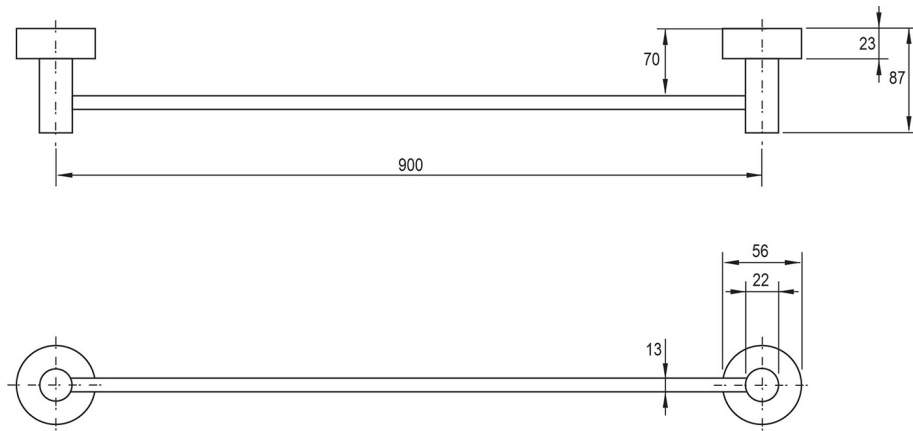

## VIVID SINGLE TOWEL RAIL 900MM

## SPECIFICATIONS