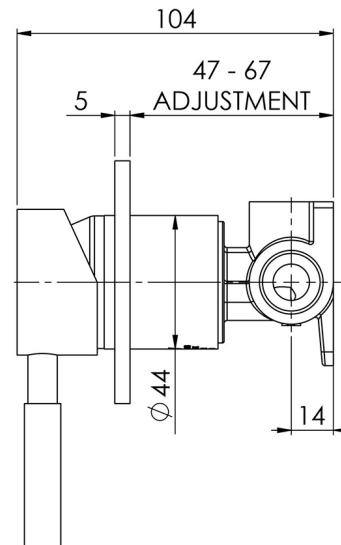

VIVID

VIVID SHOWER / WALL MIXER

SPECIFICATIONS

AVAILABLE IN

V780 CHR
Chrome

INFORMATION

Temperature Rating
1 - 75°C

Pressure Rating
150 - 500kPa

Please visit <https://www.phoenixtapware.com.au/warranty> to view the full warranty

While we aim to ensure the specifications shown are correct at time of printing, Phoenix Tapware reserves the right to make modifications without prior notice. Always use the physical product measurements for mark-ups and roughing-in as the line drawing shown may differ from the actual product over time. All measurements are shown in millimetres. Colours may vary from image shown.