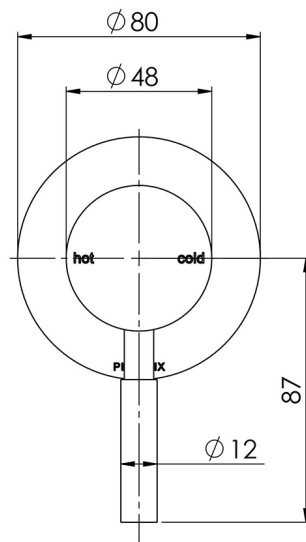

VIVID

VIVID SHOWER / WALL MIXER

SPECIFICATIONS

AVAILABLE IN

V780 CHR
Chrome

INFORMATION

Temperature Rating
1 - 75°C

Pressure Rating
150 - 500kPa

Please visit <https://www.phoenixtapware.com.au/warranty> to view the full warranty

While we aim to ensure the specifications shown are correct at time of printing, Phoenix Tapware reserves the right to make modifications without prior notice. Always use the physical product measurements for mark-ups and roughing-in as the line drawing shown may differ from the actual product over time. All measurements are shown in millimetres. Colours may vary from image shown.