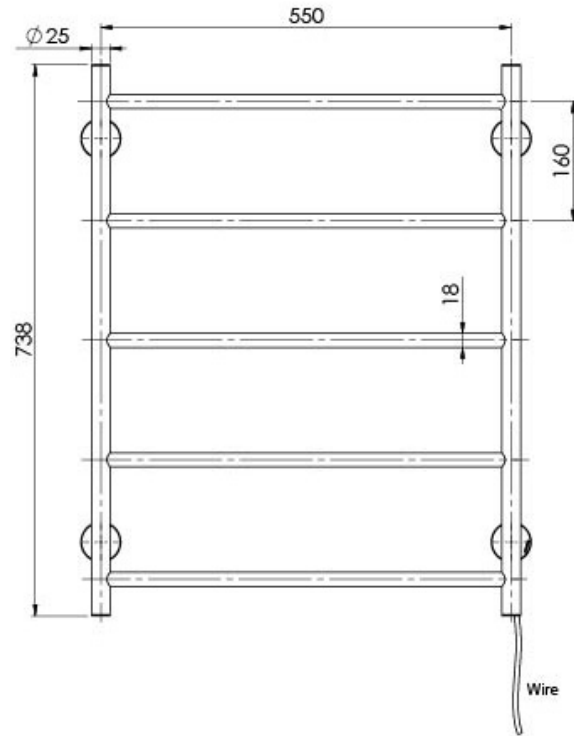

RADII

RADII HEATED TOWEL LADDER 550 X 740MM ROUND PLATE

SPECIFICATIONS

AVAILABLE IN

RA8750 CHR
Chrome

RA8750 BN
Brushed Nickel

RA8750 MB
Matte Black

RA8750-12
Brushed Gold

Electricity Input: 240V, 50Hz | Power Rating: 35W | IP Rating: IPX4 | Connection position: Bottom right |
Connection type: Plug-in or Hardwire

Please visit <https://www.phoenixtapware.com.au/warranty> to view the full warranty

While we aim to ensure the specifications shown are correct at time of printing, Phoenix Tapware reserves the right to make modifications without prior notice. Always use the physical product measurements for mark-ups and roughing-in as the line drawing shown may differ from the actual product over time. All measurements are shown in millimetres. Colours may vary from image shown.