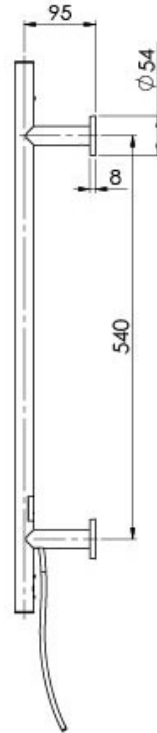

RADII

RADII HEATED TOWEL LADDER 550 X 740MM ROUND PLATE

SPECIFICATIONS

AVAILABLE IN

RA8750 CHR
Chrome

RA8750 BN
Brushed Nickel

RA8750 MB
Matte Black

RA8750-12
Brushed Gold

Electricity Input: 240V, 50Hz | Power Rating: 35W | IP Rating: IPX4 | Connection position: Bottom right |
Connection type: Plug-in or Hardwire

Please visit <https://www.phoenixtapware.com.au/warranty> to view the full warranty

While we aim to ensure the specifications shown are correct at time of printing, Phoenix Tapware reserves the right to make modifications without prior notice. Always use the physical product measurements for mark-ups and roughing-in as the line drawing shown may differ from the actual product over time. All measurements are shown in millimetres. Colours may vary from image shown.