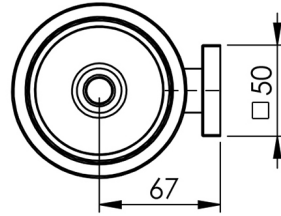

RADII

RADII TOILET BRUSH & HOLDER SQUARE

SPECIFICATIONS

AVAILABLE IN

RS50800C
Chrome

INFORMATION

MAINTENANCE AND CARE:

- All surfaces should be cleaned with mild liquid detergent or soap and water.
- Do not use cream cleaners or citrus based cleaning products, as they are abrasive.
- Use of unsuitable cleaning agents may damage the surface.
- Any damage caused in this way will not be covered by warranty.