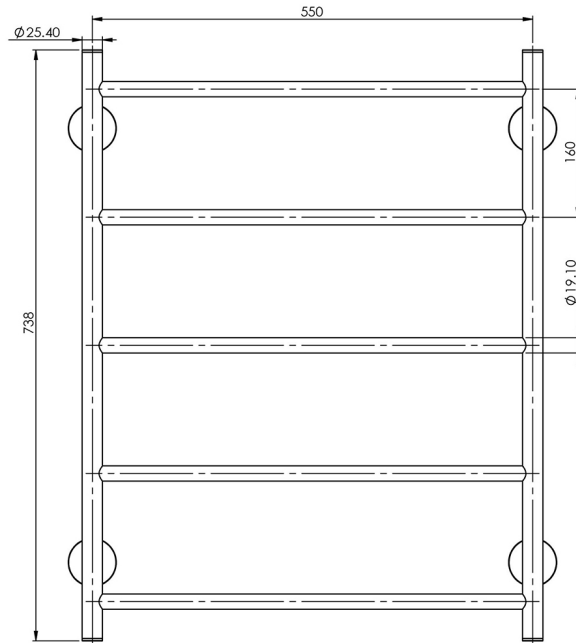

RADII

RADII TOWEL LADDER 550 X 740MM ROUND PLATE

SPECIFICATIONS

AVAILABLE IN

RA870 CHR
Chrome

RA870 BN
Brushed Nickel

RA870 MB
Matte Black

INFORMATION