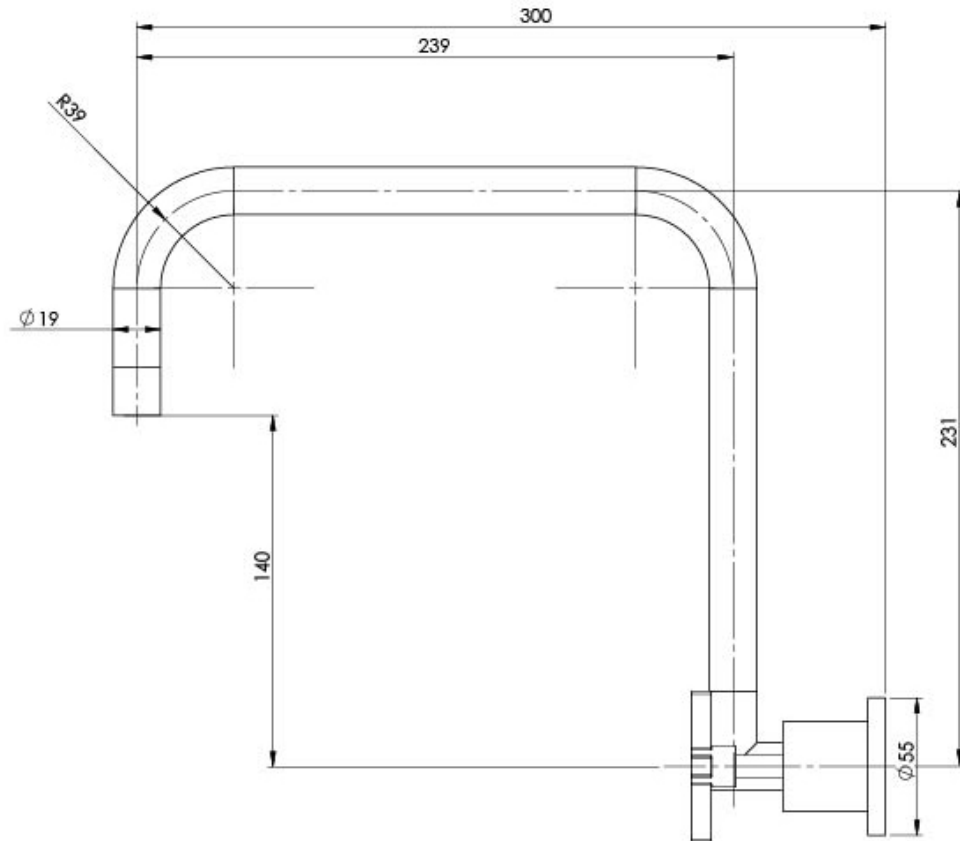

RADII

RADII WALL SINK SET 300MM

SPECIFICATIONS

AVAILABLE IN

RA810 CHR
Chrome

INFORMATION

Temperature Rating
1 - 75°C

Pressure Rating
150 - 500kPa

Please visit <https://www.phoenixtapware.com.au/warranty> to view the full warranty

While we aim to ensure the specifications shown are correct at time of printing, Phoenix Tapware reserves the right to make modifications without prior notice. Always use the physical product measurements for mark-ups and roughing-in as the line drawing shown may differ from the actual product over time. All measurements are shown in millimetres. Colours may vary from image shown.