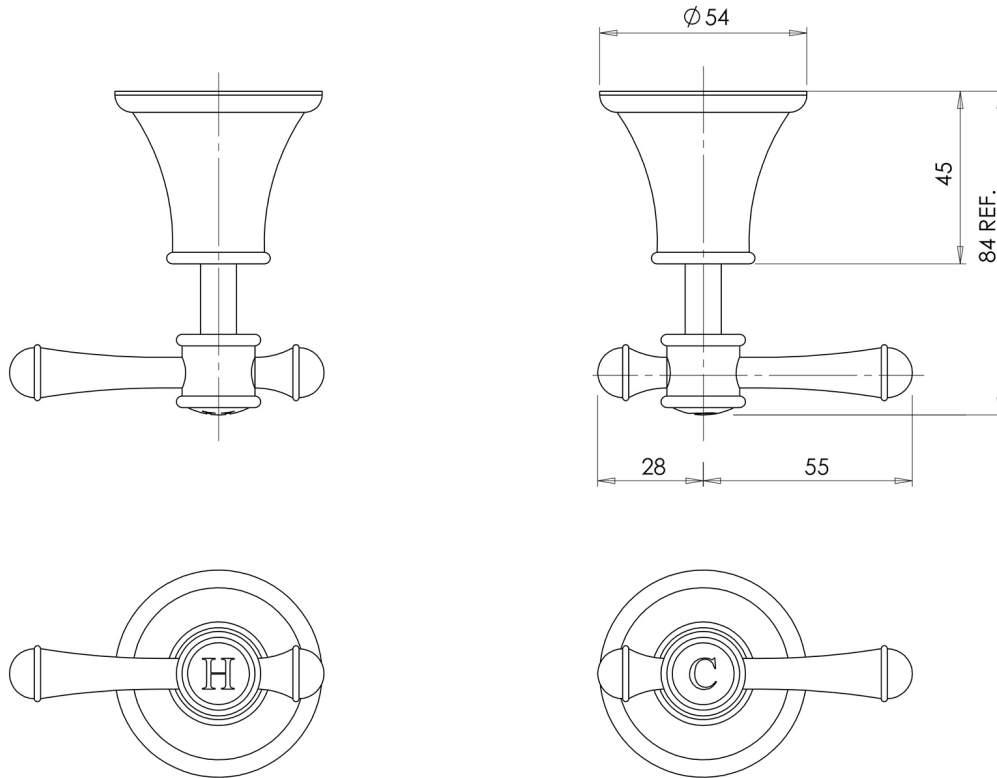

## NOSTALGIA LEVER WALL TOP ASSEMBLIES

## SPECIFICATIONS

Please visit <https://www.phoenixtapware.com.au/warranty> to view the full warranty

While we aim to ensure the specifications shown are correct at time of printing, Phoenix Tapware reserves the right to make modifications without prior notice. Always use the physical product measurements for mark-ups and roughing-in as the line drawing shown may differ from the actual product over time. All measurements are shown in millimetres. Colours may vary from image shown.