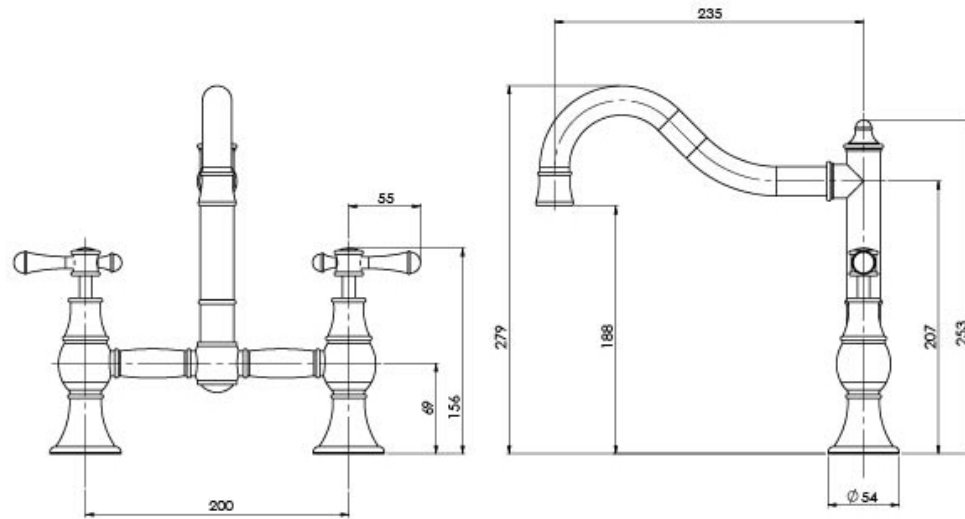

NOSTALGIA

NOSTALGIA EXPOSED SINK SET SHEPHERDS CROOK

SPECIFICATIONS

AVAILABLE IN

NS135 CHR
Chrome

NS135-40
Brushed Nickel

NS135-33
Antique Black

INFORMATION