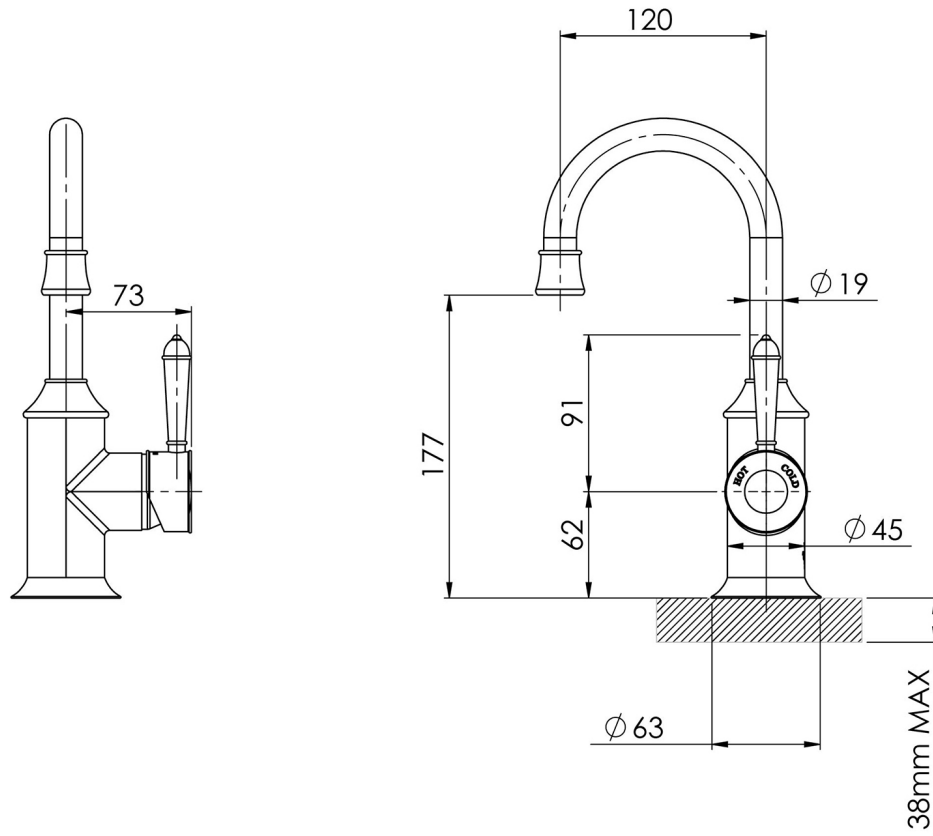

## SPECIFICATIONS

Please visit <https://www.phoenixtapware.com.au/warranty> to view the full warranty

While we aim to ensure the specifications shown are correct at time of printing, Phoenix Tapware reserves the right to make modifications without prior notice. Always use the physical product measurements for mark-ups and roughing-in as the line drawing shown may differ from the actual product over time. All measurements are shown in millimetres. Colours may vary from image shown.