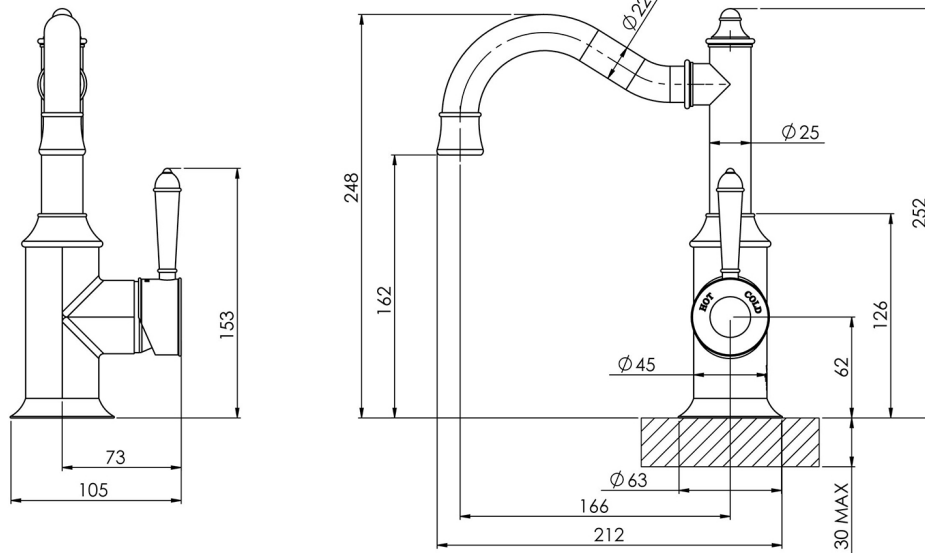

## NOSTALGIA BASIN MIXER 160MM SHEPHERDS CROOK

## SPECIFICATIONS

Please visit <https://www.phoenixtapware.com.au/warranty> to view the full warranty

While we aim to ensure the specifications shown are correct at time of printing, Phoenix Tapware reserves the right to make modifications without prior notice. Always use the physical product measurements for mark-ups and roughing-in as the line drawing shown may differ from the actual product over time. All measurements are shown in millimetres. Colours may vary from image shown.