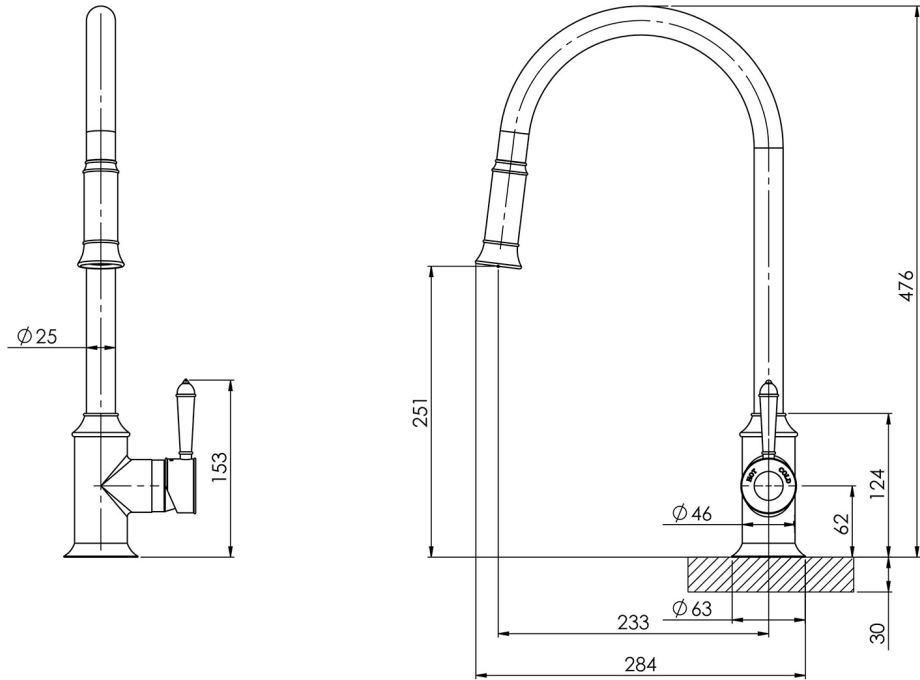

## SPECIFICATIONS

Please visit <https://www.phoenixtapware.com.au/warranty> to view the full warranty

While we aim to ensure the specifications shown are correct at time of printing, Phoenix Tapware reserves the right to make modifications without prior notice. Always use the physical product measurements for mark-ups and roughing-in as the line drawing shown may differ from the actual product over time. All measurements are shown in millimetres. Colours may vary from image shown.