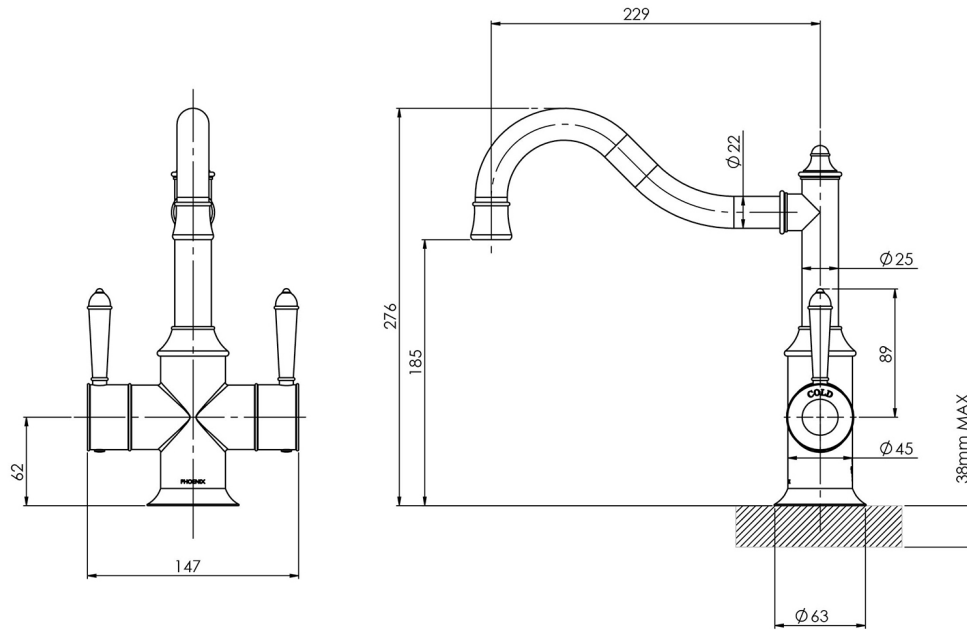

NOSTALGIA

NOSTALGIA TWIN HANDLE SINK MIXER 230MM SHEPHERDS CROOK

SPECIFICATIONS

AVAILABLE IN

NS714 CHR
Chrome

NS714-62
Chrome / Natural White

INFORMATION

Temperature Rating
1 - 75°C

Please visit <https://www.phoenixtapware.com.au/warranty> to view the full warranty

While we aim to ensure the specifications shown are correct at time of printing, Phoenix Tapware reserves the right to make modifications without prior notice. Always use the physical product measurements for mark-ups and roughing-in as the line drawing shown may differ from the actual product over time. All measurements are shown in millimetres. Colours may vary from image shown.