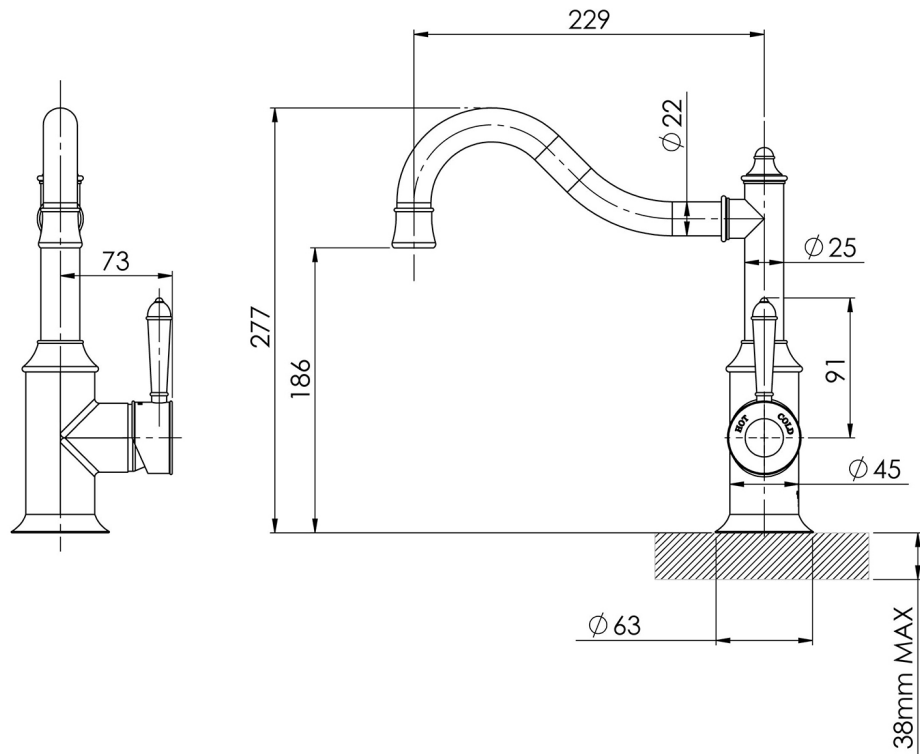

NOSTALGIA

NOSTALGIA SINK MIXER 220MM SHEPHERDS CROOK

SPECIFICATIONS

AVAILABLE IN

NS738 CHR
Chrome

NS738-40
Brushed Nickel

NS738-33
Antique Black

NS738-62
Chrome / Natural White

Please visit <https://www.phoenixtapware.com.au/warranty> to view the full warranty

While we aim to ensure the specifications shown are correct at time of printing, Phoenix Tapware reserves the right to make modifications without prior notice. Always use the physical product measurements for mark-ups and roughing-in as the line drawing shown may differ from the actual product over time. All measurements are shown in millimetres. Colours may vary from image shown.