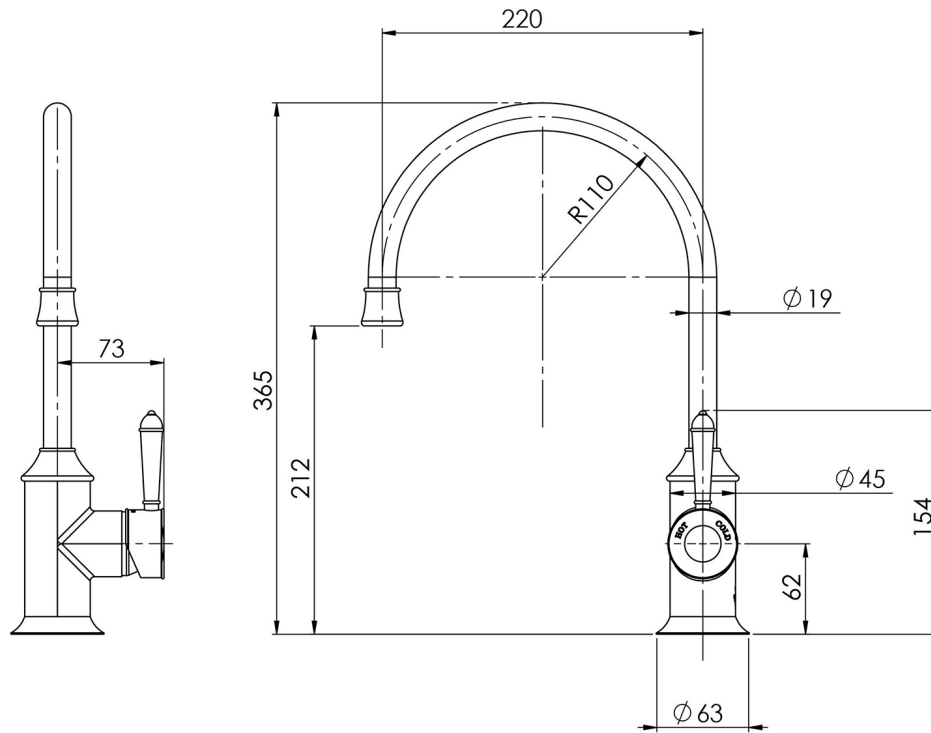

NOSTALGIA

NOSTALGIA SINK MIXER 220MM GOOSENECK

SPECIFICATIONS

AVAILABLE IN

NS733 CHR
Chrome

NS733-62
Chrome / Natural White

INFORMATION

Temperature Rating
1 - 75°C

Please visit <https://www.phoenixtapware.com.au/warranty> to view the full warranty

While we aim to ensure the specifications shown are correct at time of printing, Phoenix Tapware reserves the right to make modifications without prior notice. Always use the physical product measurements for mark-ups and roughing-in as the line drawing shown may differ from the actual product over time. All measurements are shown in millimetres. Colours may vary from image shown.