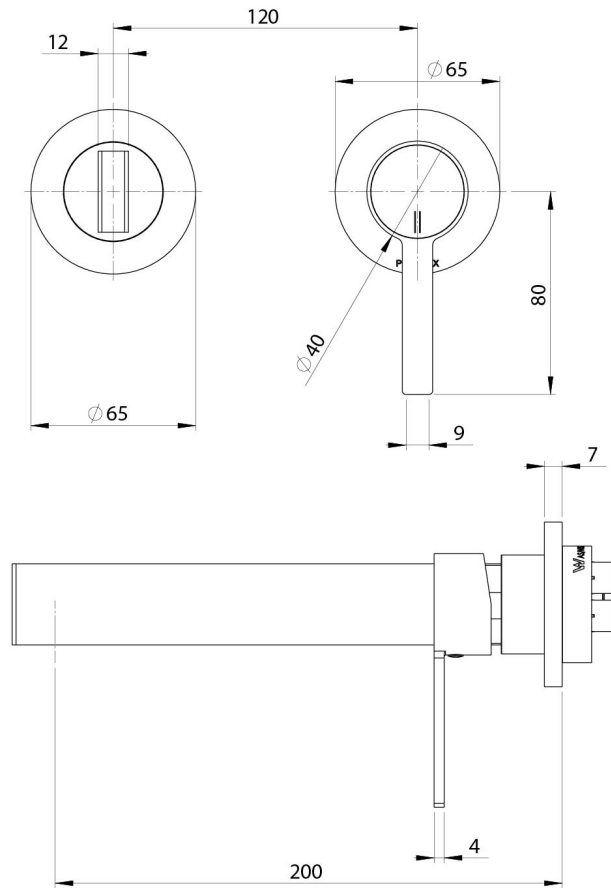

LEXI MKII

LEXI MKII SWITCHMIX WALL BATH MIXER SET 200MM FIT-OFF KIT

SPECIFICATIONS

AVAILABLE IN

123-2822-00
Chrome

123-2822-40
Brushed Nickel

123-2822-10
Matte Black

INFORMATION

Please visit <https://www.phoenixtapware.com.au/warranty> to view the full warranty

While we aim to ensure the specifications shown are correct at time of printing, Phoenix Tapware reserves the right to make modifications without prior notice. Always use the physical product measurements for mark-ups and roughing-in as the line drawing shown may differ from the actual product over time. All measurements are shown in millimetres. Colours may vary from image shown.