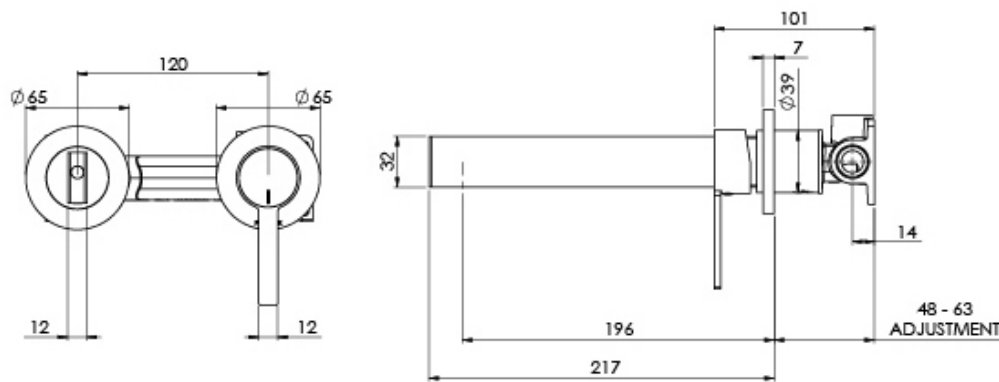

LEXI MKII

LEXI MKII WALL BATH MIXER SET 200MM

SPECIFICATIONS

AVAILABLE IN

123-7820-00
Chrome

123-7820-40
Brushed Nickel

123-7820-10
Matte Black

INFORMATION

Please visit <https://www.phoenixtapware.com.au/warranty> to view the full warranty

While we aim to ensure the specifications shown are correct at time of printing, Phoenix Tapware reserves the right to make modifications without prior notice. Always use the physical product measurements for mark-ups and roughing-in as the line drawing shown may differ from the actual product over time. All measurements are shown in millimetres. Colours may vary from image shown.