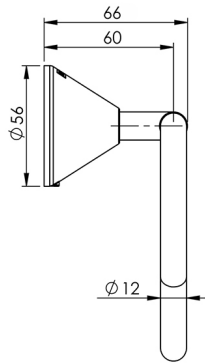

IVY

IVY HAND TOWEL HOLDER

SPECIFICATIONS

AVAILABLE IN

YV893 CHR
Chrome