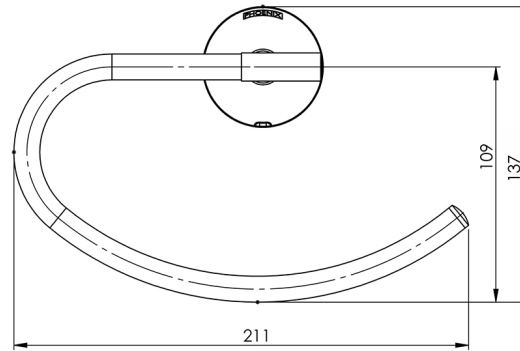

IVY

IVY HAND TOWEL HOLDER

SPECIFICATIONS

AVAILABLE IN

YV893 CHR
Chrome

INFORMATION

MAINTENANCE AND CARE:

- All surfaces should be cleaned with mild liquid detergent or soap and water.
- Do not use cream cleaners or citrus based cleaning products, as they are abrasive.
- Use of unsuitable cleaning agents may damage the surface.
- Any damage caused in this way will not be covered by warranty.

Please visit <https://www.phoenixtapware.com.au/warranty> to view the full warranty

While we aim to ensure the specifications shown are correct at time of printing, Phoenix Tapware reserves the right to make modifications without prior notice. Always use the physical product measurements for mark-ups and roughing-in as the line drawing shown may differ from the actual product over time. All measurements are shown in millimetres. Colours may vary from image shown.

Ph: +61 3 9780 4200
22/02/2024
phoenixtapware.com.au