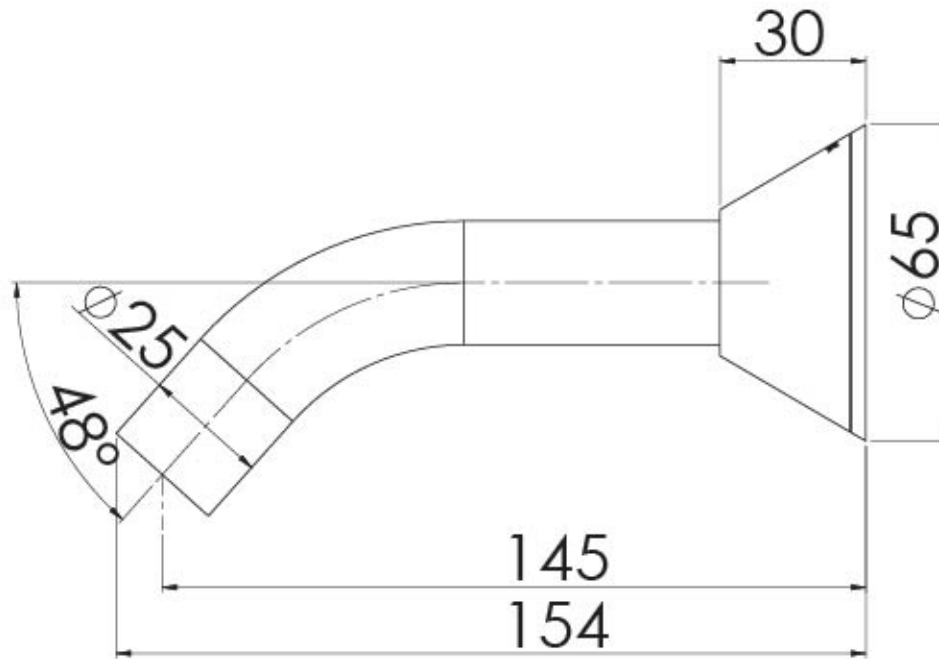

IVY

IVY BATH OUTLET 150MM

SPECIFICATIONS

AVAILABLE IN

671 CHR
Chrome

INFORMATION

Temperature Rating
1 - 75°C

Pressure Rating
150 - 500kPa

Please visit <https://www.phoenixtapware.com.au/warranty> to view the full warranty

While we aim to ensure the specifications shown are correct at time of printing, Phoenix Tapware reserves the right to make modifications without prior notice. Always use the physical product measurements for mark-ups and roughing-in as the line drawing shown may differ from the actual product over time. All measurements are shown in millimetres. Colours may vary from image shown.