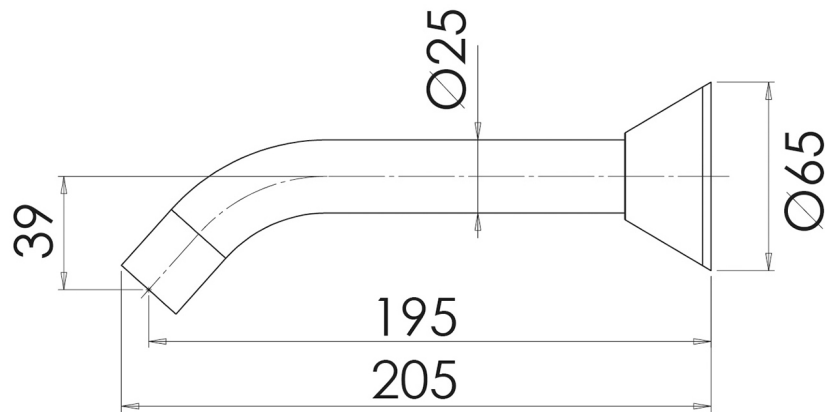

IVY

IVY BATH OUTLET 200MM

SPECIFICATIONS

AVAILABLE IN

669 CHR
Chrome

INFORMATION

Temperature Rating
1 - 75°C

Pressure Rating
150 - 500kPa

Please visit <https://www.phoenixtapware.com.au/warranty> to view the full warranty

While we aim to ensure the specifications shown are correct at time of printing, Phoenix Tapware reserves the right to make modifications without prior notice. Always use the physical product measurements for mark-ups and roughing-in as the line drawing shown may differ from the actual product over time. All measurements are shown in millimetres. Colours may vary from image shown.