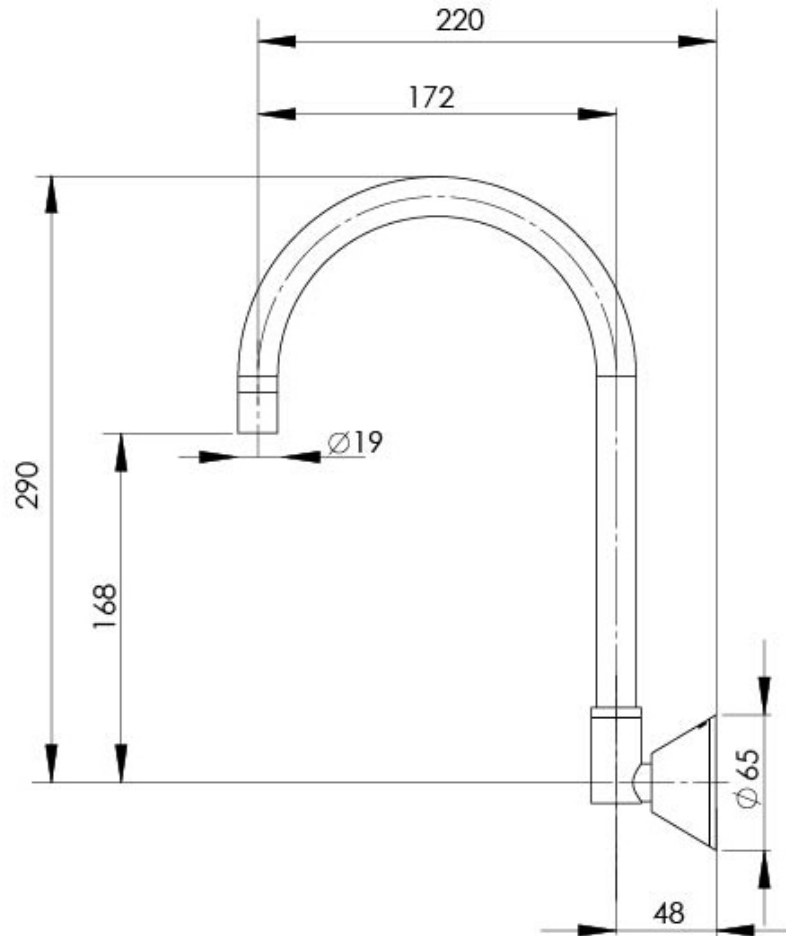

IVY

IVY WALL SINK OUTLET 170MM GOOSENECK

SPECIFICATIONS

AVAILABLE IN

673 CHR
Chrome

INFORMATION

Temperature Rating
1 - 75°C

Pressure Rating
150 - 500kPa