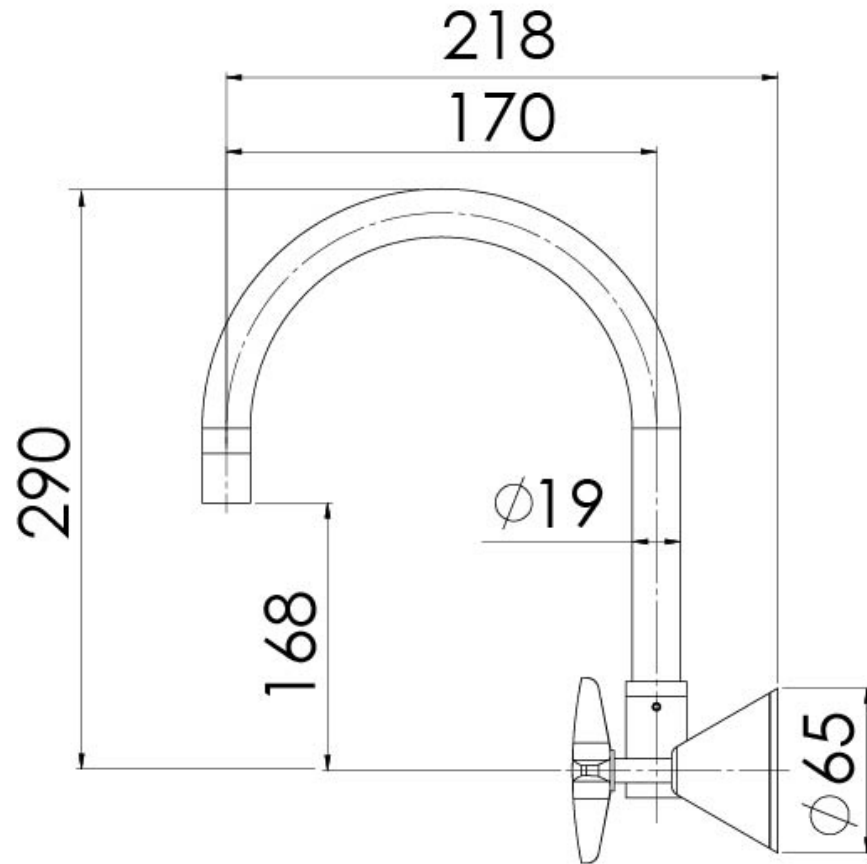

IVY

IVY WALL SINK SET

SPECIFICATIONS

AVAILABLE IN

632 CHR
Chrome

INFORMATION

Temperature Rating
1 - 75°C

Pressure Rating
150 - 500kPa

Please visit <https://www.phoenixtapware.com.au/warranty> to view the full warranty

While we aim to ensure the specifications shown are correct at time of printing, Phoenix Tapware reserves the right to make modifications without prior notice. Always use the physical product measurements for mark-ups and roughing-in as the line drawing shown may differ from the actual product over time. All measurements are shown in millimetres. Colours may vary from image shown.