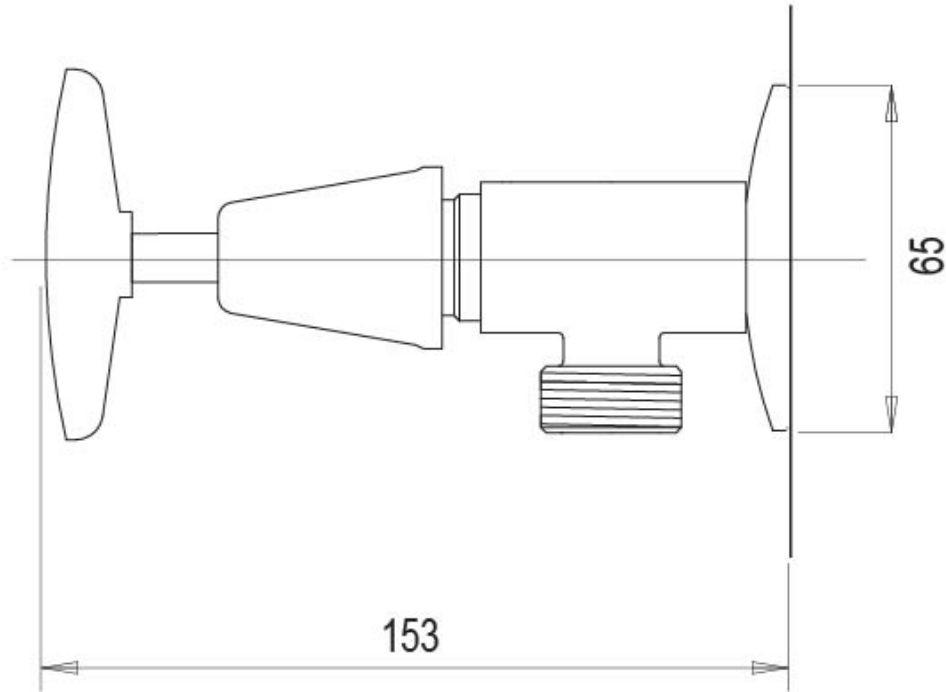

IVY

IVY WASHING MACHINE STOPS

SPECIFICATIONS

AVAILABLE IN

661 CHR
Chrome

INFORMATION

Temperature Rating
1 - 75°C

Pressure Rating
150 - 500kPa