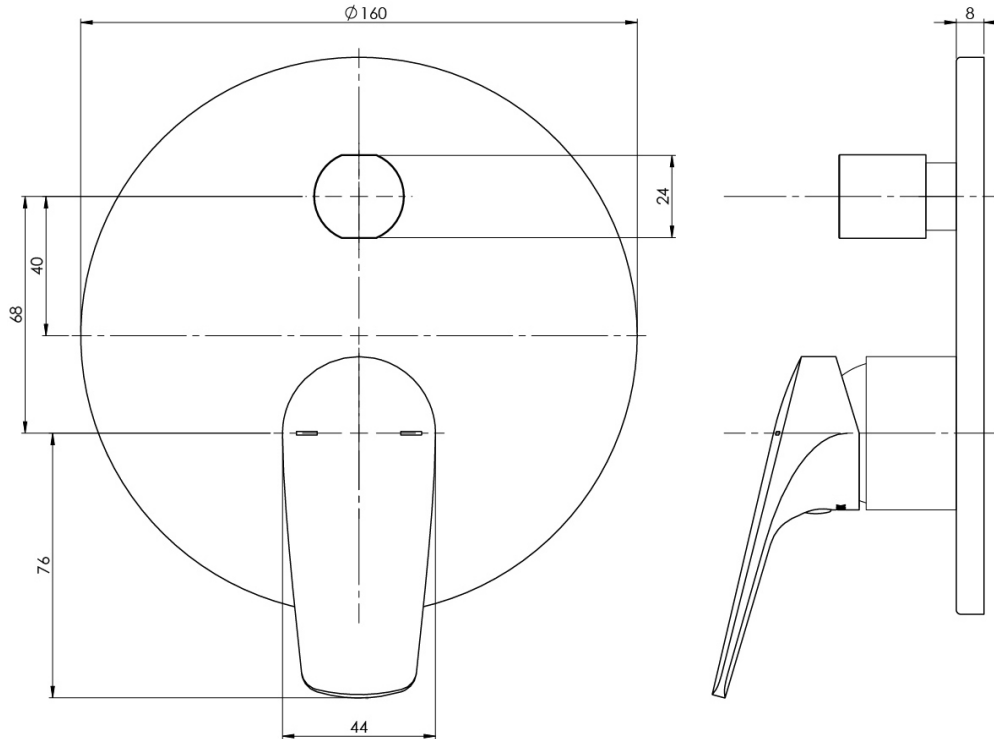

IVY MKII

IVY MKII SHOWER / BATH DIVERTER MIXER TRIM KIT

SPECIFICATIONS

AVAILABLE IN

154-7940-00
Chrome

154-7940-10
Matte Black

INFORMATION

Temperature Rating
1 - 75°C

Please visit <https://www.phoenixtapware.com.au/warranty> to view the full warranty

While we aim to ensure the specifications shown are correct at time of printing, Phoenix Tapware reserves the right to make modifications without prior notice. Always use the physical product measurements for mark-ups and roughing-in as the line drawing shown may differ from the actual product over time. All measurements are shown in millimetres. Colours may vary from image shown.