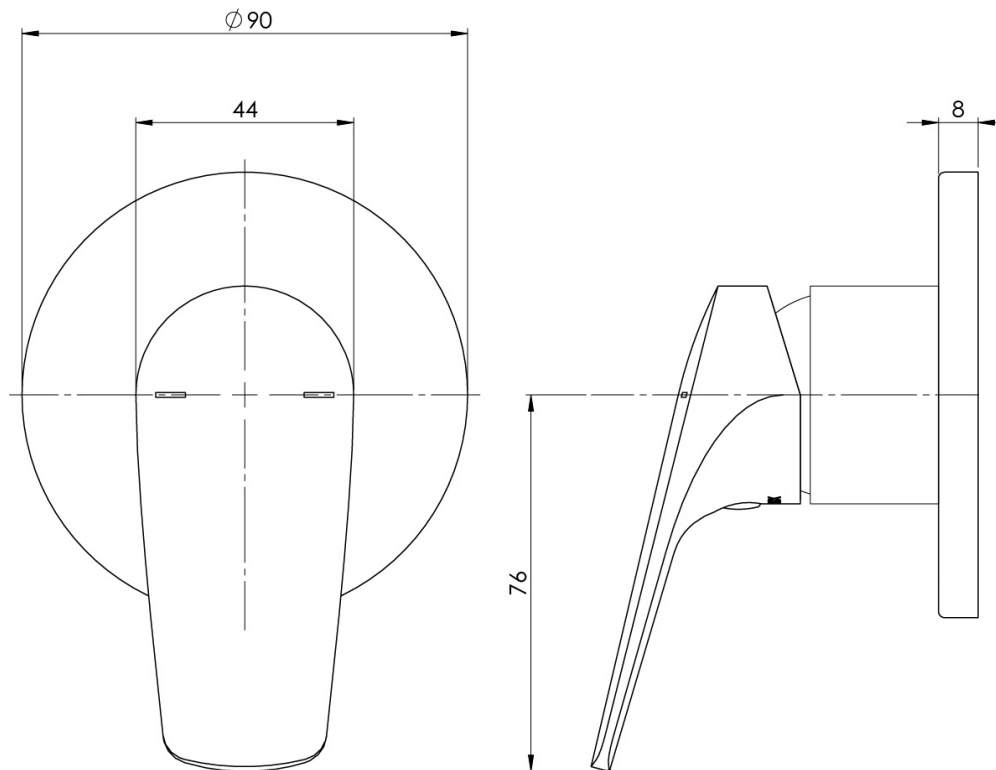

IVY MKII

IVY MKII SHOWER / WALL MIXER TRIM KIT

SPECIFICATIONS

AVAILABLE IN

154-7805-00
Chrome

154-7805-10
Matte Black

INFORMATION

Temperature Rating
1 - 75°C

Please visit <https://www.phoenixtapware.com.au/warranty> to view the full warranty

While we aim to ensure the specifications shown are correct at time of printing, Phoenix Tapware reserves the right to make modifications without prior notice. Always use the physical product measurements for mark-ups and roughing-in as the line drawing shown may differ from the actual product over time. All measurements are shown in millimetres. Colours may vary from image shown.