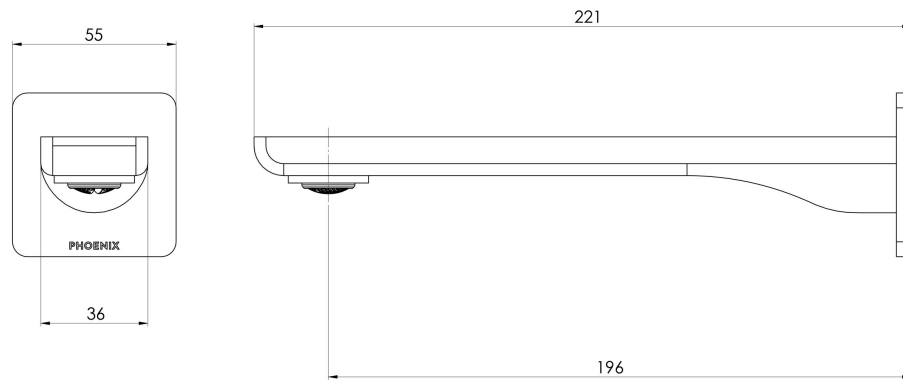

GLOSS MKII

GLOSS MKII WALL BASIN / BATH OUTLET 200MM

SPECIFICATIONS

AVAILABLE IN

135-7610-00
Chrome

135-7610-40
Brushed Nickel

135-7610-31
Brushed Carbon

135-7610-10
Matte Black

Please visit <https://www.phoenixtapware.com.au/warranty> to view the full warranty

While we aim to ensure the specifications shown are correct at time of printing, Phoenix Tapware reserves the right to make modifications without prior notice. Always use the physical product measurements for mark-ups and roughing-in as the line drawing shown may differ from the actual product over time. All measurements are shown in millimetres. Colours may vary from image shown.