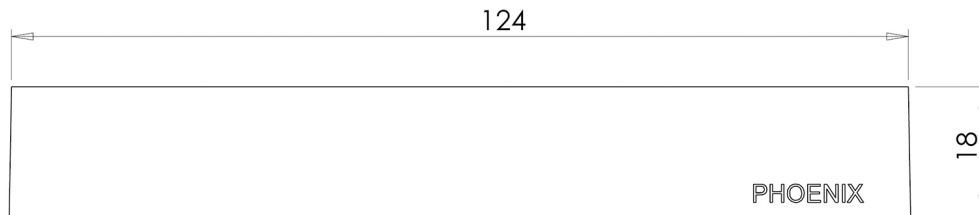

GLOSS

GLOSS SOAP DISH

SPECIFICATIONS

AVAILABLE IN

GS895
Chrome

GS895-40
Brushed Nickel

GS895-31
Brushed Carbon

GS895 MB
Matte Black

Please visit <https://www.phoenixtapware.com.au/warranty> to view the full warranty

While we aim to ensure the specifications shown are correct at time of printing, Phoenix Tapware reserves the right to make modifications without prior notice. Always use the physical product measurements for mark-ups and roughing-in as the line drawing shown may differ from the actual product over time. All measurements are shown in millimetres. Colours may vary from image shown.