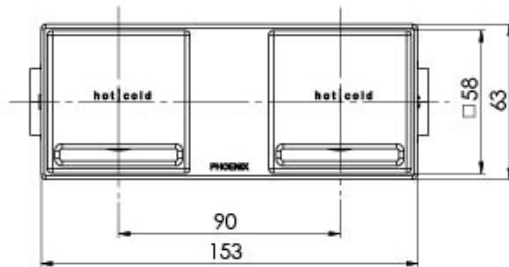

ZIMI

ZIMI TWIN SHOWER / WALL MIXER (HANDLES SOLD SEPARATELY)

SPECIFICATIONS

HANDLES SOLD SEPARATELY

AVAILABLE IN

116-7923-00
Chrome

116-7923-40
Brushed Nickel

116-7923-10
Matte Black

INFORMATION

Temperature Rating
1 - 75°C

Pressure Rating
150 - 500kPa

MAINTENANCE AND CARE:

- All surfaces should be cleaned with mild liquid detergent or soap and water.
- Do not use cream cleaners or citrus based cleaning products, as they are abrasive.
- Use of unsuitable cleaning agents may damage the surface.
- Any damage caused in this way will not be covered by warranty.

Please visit <https://www.phoenixtapware.com.au/warranty> to view the full warranty

While we aim to ensure the specifications shown are correct at time of printing, Phoenix Tapware reserves the right to make modifications without prior notice. Always use the physical product measurements for mark-ups and roughing-in as the line drawing shown may differ from the actual product over time. All measurements are shown in millimetres. Colours may vary from image shown.

Ph: +61 3 9780 4200
22/02/2024
phoenixtapware.com.au