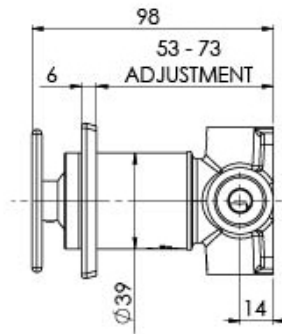

AVAILABLE IN

116-7923-00
Chrome

116-7923-40
Brushed Nickel

116-7923-10
Matte Black

INFORMATION

Temperature Rating
1 - 75°C

Pressure Rating
150 - 500kPa

MAINTENANCE AND CARE:

- All surfaces should be cleaned with mild liquid detergent or soap and water.
- Do not use cream cleaners or citrus based cleaning products, as they are abrasive.
- Use of unsuitable cleaning agents may damage the surface.
- Any damage caused in this way will not be covered by warranty.

Please visit <https://www.phoenixtapware.com.au/warranty> to view the full warranty

While we aim to ensure the specifications shown are correct at time of printing, Phoenix Tapware reserves the right to make modifications without prior notice. Always use the physical product measurements for mark-ups and roughing-in as the line drawing shown may differ from the actual product over time. All measurements are shown in millimetres. Colours may vary from image shown.

Ph: +61 3 9780 4200
22/02/2024
phoenixtapware.com.au