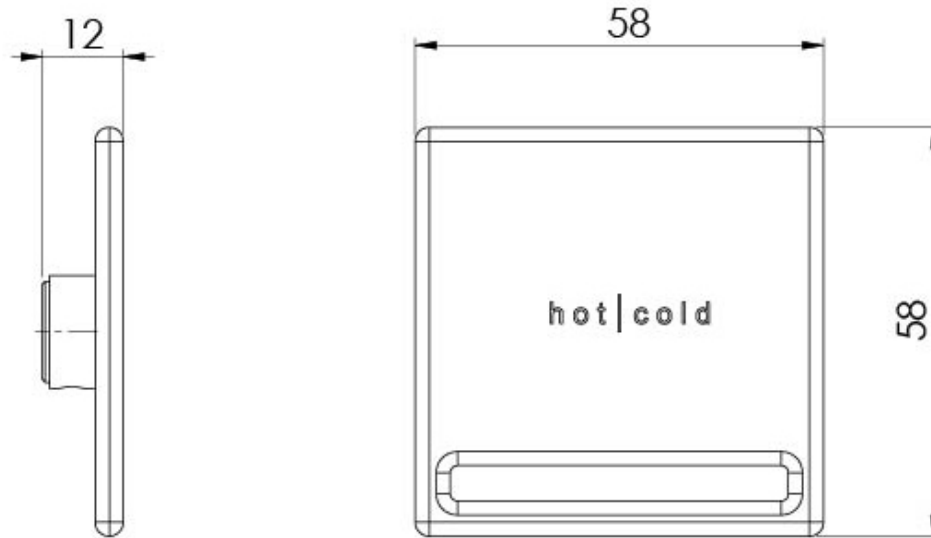

ZIMI

ZIMI WALL MIXER HANDLE ONLY

SPECIFICATIONS

AVAILABLE IN

				
116-9002-00 Chrome	116-9002-40 Brushed Nickel	116-9002-10 Matte Black	116-9002-81 Cool Grey	116-9002-80 Matte White
				
116-9002-82 Oatmeal	116-9002-83 Blush Pink	116-9002-84 Sage Green	116-9002-85 Powder Blue	