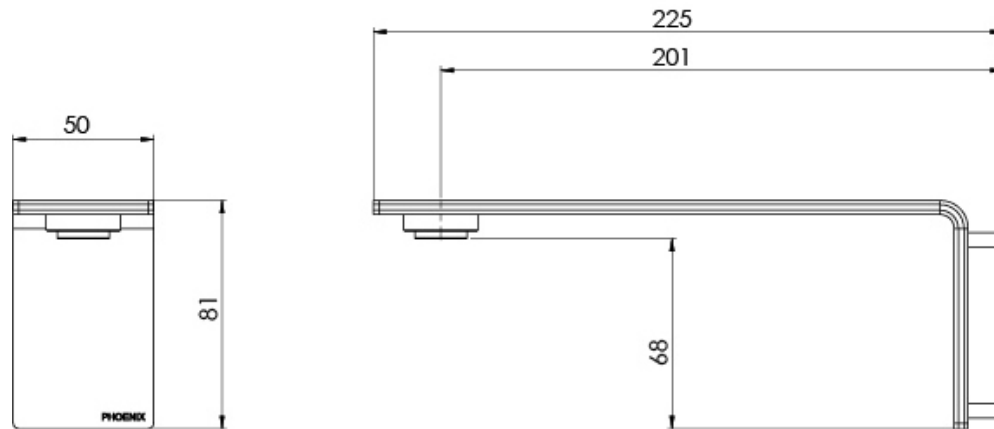

AXIA

AXIA WALL BASIN / BATH OUTLET 200MM

SPECIFICATIONS

AVAILABLE IN

117-7610-00
Chrome

117-7610-40
Brushed Nickel

117-7610-10
Matte Black

INFORMATION

Please visit <https://www.phoenixtapware.com.au/warranty> to view the full warranty

While we aim to ensure the specifications shown are correct at time of printing, Phoenix Tapware reserves the right to make modifications without prior notice. Always use the physical product measurements for mark-ups and roughing-in as the line drawing shown may differ from the actual product over time. All measurements are shown in millimetres. Colours may vary from image shown.