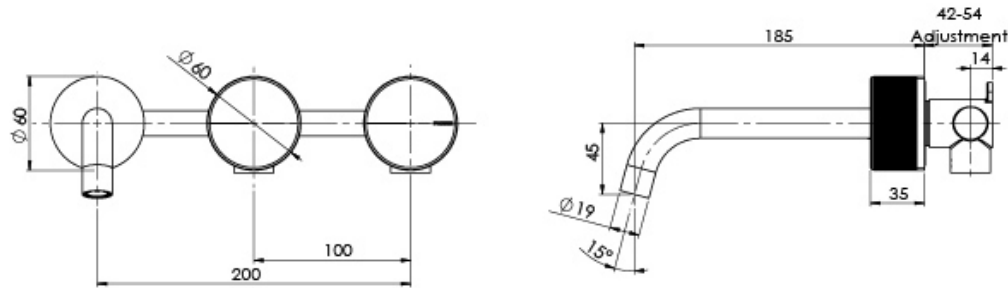

AXIA

AXIA WALL BASIN / BATH CURVED OUTLET HOSTESS SET 180MM

SPECIFICATIONS

AVAILABLE IN

117-1125-00
Chrome

117-1125-40
Brushed Nickel

117-1125-10
Matte Black

INFORMATION

Please visit <https://www.phoenixtapware.com.au/warranty> to view the full warranty

While we aim to ensure the specifications shown are correct at time of printing, Phoenix Tapware reserves the right to make modifications without prior notice. Always use the physical product measurements for mark-ups and roughing-in as the line drawing shown may differ from the actual product over time. All measurements are shown in millimetres. Colours may vary from image shown.