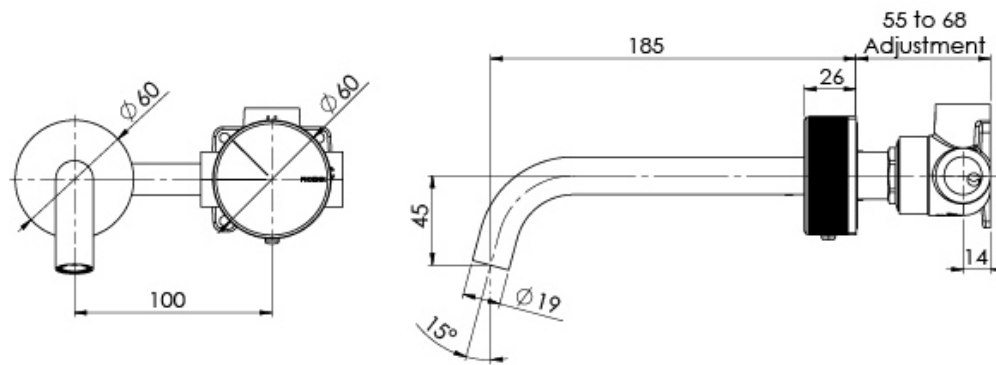

AXIA

AXIA WALL BASIN / BATH CURVED OUTLET MIXER SET 180MM

SPECIFICATIONS

AVAILABLE IN

117-7815-00
Chrome

117-7815-40
Brushed Nickel

117-7815-10
Matte Black

INFORMATION

Temperature Rating
1 - 55°C

Pressure Rating
150 - 500kPa

MAINTENANCE AND CARE:

- All surfaces should be cleaned with mild liquid detergent or soap and water.
- Do not use cream cleaners or citrus based cleaning products, as they are abrasive.
- Use of unsuitable cleaning agents may damage the surface.
- Any damage caused in this way will not be covered by warranty.

Please visit <https://www.phoenixtapware.com.au/warranty> to view the full warranty

While we aim to ensure the specifications shown are correct at time of printing, Phoenix Tapware reserves the right to make modifications without prior notice. Always use the physical product measurements for mark-ups and roughing-in as the line drawing shown may differ from the actual product over time. All measurements are shown in millimetres. Colours may vary from image shown.

Ph: +61 3 9780 4200
22/02/2024
phoenixtapware.com.au