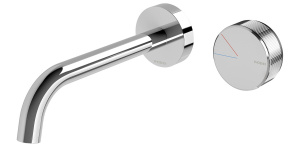

## AXIA WALL BASIN / BATH CURVED OUTLET MIXER SET 180MM

### AVAILABLE IN

117-7815-00  
Chrome

117-7815-40  
Brushed Nickel

117-7815-10  
Matte Black