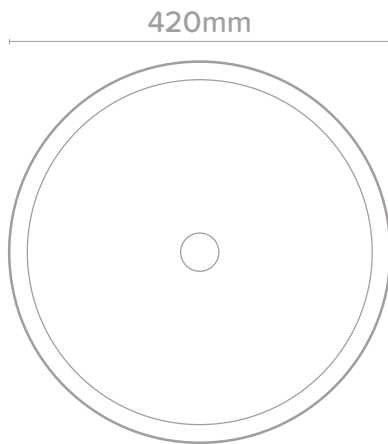

Luna (formerly Como)

A silky, freestanding statement, Luna's smooth single form and soft curves will bring a subtlety to your bathroom space.

PLAN VIEW

SECTION VIEW

SPECIFICATIONS

MATERIAL	UHP Concrete
FINISH	Matte / Low sheen. Finish is organic, muted, and has tonal variation in colour and finish.
WEIGHT	65kg
DIMENSIONS	H890mm x D420mm
BOWL CAPACITY	11.3 L
TAP HOLE	N/A
OVERFLOW AVAILABLE	N/A
WASTE RQD	Suits a standard 32mm. Waste not supplied by Nood Co.
WARRANTY	24 months
WASTE HOLE SIZE	40mm or 42mm
WALL THICKNESS	20mm
OPTIONS	Shadowline base adjustable feet.
WALL HANG RQD	Basins are organic shaped in nature and may not sit perfectly against wall
ORIENTATION	Floor mount