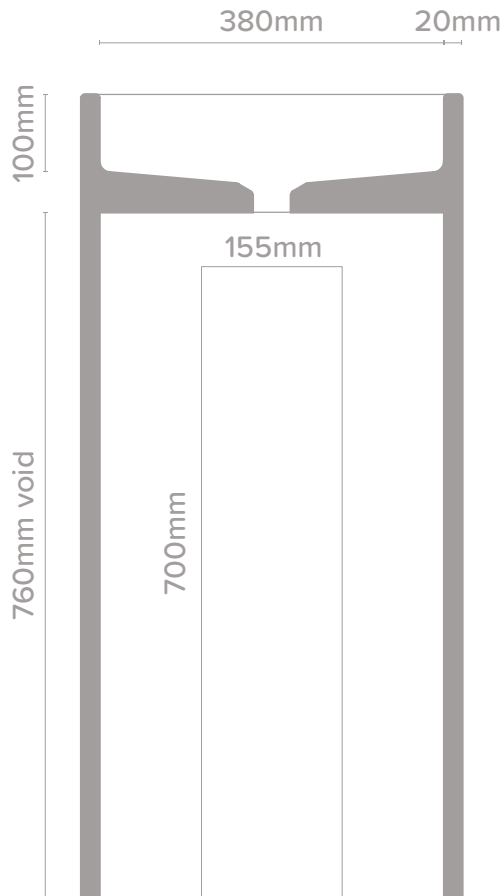

Luna (formerly Como)

A silky, freestanding statement, Luna's smooth single form and soft curves will bring a subtlety to your bathroom space.

PLAN VIEW

SECTION VIEW

SPECIFICATIONS

MATERIAL	UHP Concrete
FINISH	Matte / Low sheen. Finish is organic, muted, and has tonal variation in colour and finish.
WEIGHT	65kg
DIMENSIONS	H890mm x D420mm
BOWL CAPACITY	11.3 L
TAP HOLE	N/A
OVERFLOW AVAILABLE	N/A
WASTE RQD	Suits a standard 32mm. Waste not supplied by Nood Co.
WARRANTY	24 months
WASTE HOLE SIZE	40mm or 42mm
WALL THICKNESS	20mm
OPTIONS	Shadowline base adjustable feet.
WALL HANG RQD	Basins are organic shaped in nature and may not sit perfectly against wall
ORIENTATION	Floor mount

All dimensions are estimate. We suggest waiting until receiving Nood basins before cutting holes in cabinetry items. Colours of concrete may vary slightly.

AVAILABLE COLOURS