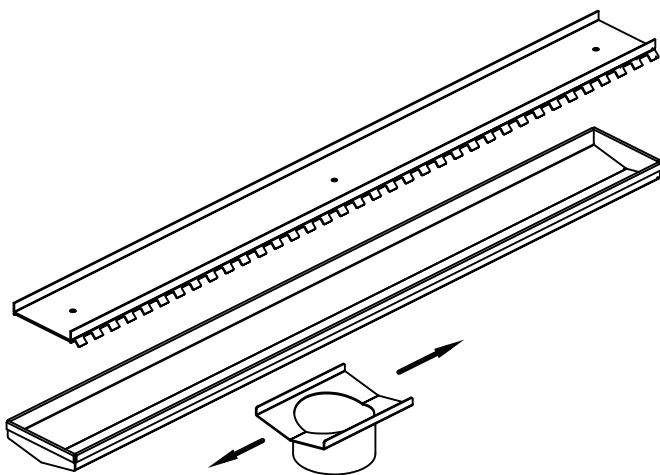

Tile Insert V Channel Floor Grate 89mm Outlet

SPECIFICATION

PRODUCT CODE	FG001
MATERIAL	304 stainless steel
SIZE	900*106*76mm
WATERMARK LICENSE	WM-032203
WARRANTY	10 years warranty

AVAILABLE FINISH

	GUN METAL NRFG001HSGM		BRUSHED NICKEL NRFG001HSBN
	BRUSHED BRONZE NRFG001HSBZ		BRUSHED GOLD NRFG001HSBG
	MATTE BLACK NRFG001HSMB		

Note:

11.2mm deep insert can accommodate up to 10mm tile+adhesive