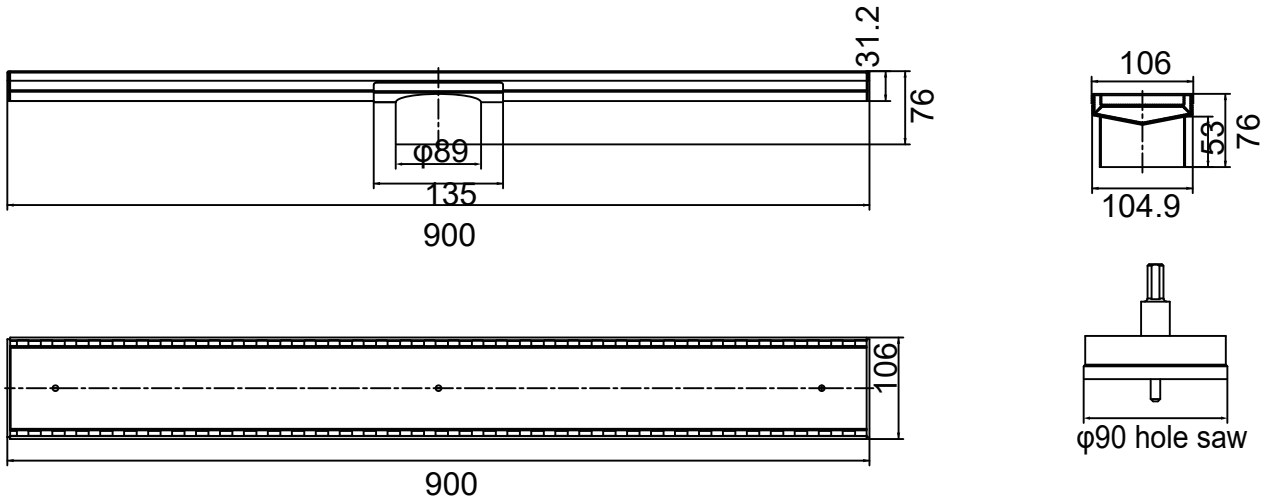

Tile Insert V Channel Floor Grate 89mm Outlet

SPECIFICATION

PRODUCT CODE	FG001
MATERIAL	304 stainless steel
SIZE	900*106*76mm
WATERMARK LICENSE	WM-032203
WARRANTY	10 years warranty

AVAILABLE FINISH

	GUN METAL NRFG001HSGM		BRUSHED NICKEL NRFG001HSBN
	BRUSHED BRONZE NRFG001HSBZ		BRUSHED GOLD NRFG001HSBG
	MATTE BLACK NRFG001HSMB		

Note:

11.2mm deep insert can accommodate up to 10mm tile+adhesive