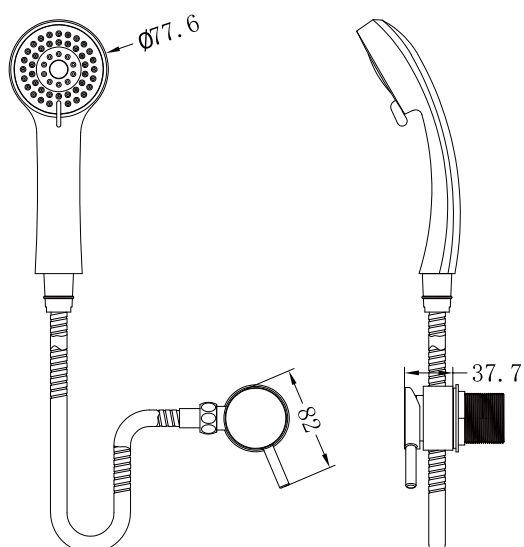

Caravan External Shower

Nero

Versions:202311

Drawing

Specifications

SKU

NR201507a

Watermark License

WM-060073

Temperature Rating

Min 1°C-Max 75°C

Pressure Rating

Min 150kpa - Max 500kpa

Finish

Chrome
NR201507aCH

Packaging Includes

1x shower mixer
1x hand shower
1x hose

*Dimensions are nominal measurements only.

Nero

info@nerotapware.com.au
nerotapware.com.au

11-13 Buontempo Road
Carrum Downs Vic 3201