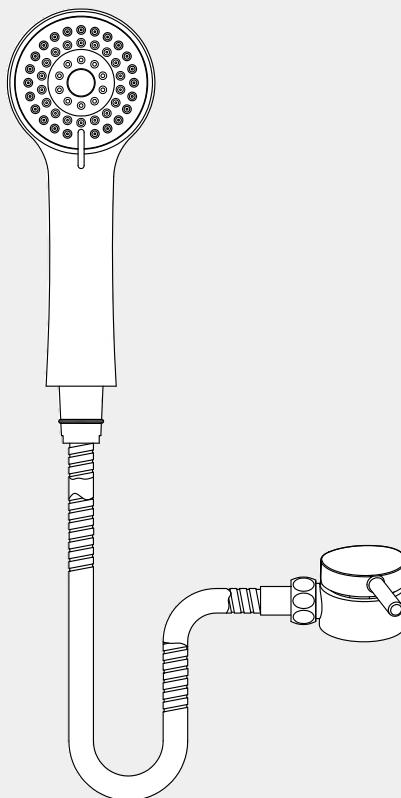

Caravan External Shower

Nero

Versions:202311

Drawing

Specifications

SKU

NR201507a

Watermark License

WM-060073

Temperature Rating

Min 1°C-Max 75°C

Pressure Rating

Min 150kpa - Max 500kpa

Finish

Chrome
NR201507aCH

Packaging Includes

1x shower mixer
1x hand shower
1x hose

*Dimensions are nominal measurements only.

Nero

info@nerotapware.com.au
nerotapware.com.au

11-13 Buontempo Road
Carrum Downs Vic 3201