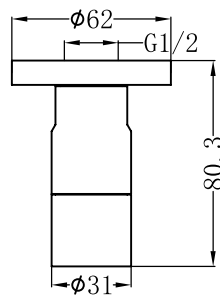

Washing Machine Tap Set

SPECIFICATION

PRODUCT CODE	YSW2621-09D
WELS RATING	N/A
WATERMARK LICENSE	WM-060073
TEMPERATURE RATING	Min 1 °C -Max 75 °C
PRESSURE RATING	Min 150KPa-Max 500Kpa

AVAILABLE FINISH

	GRAPHITE NR262109dGR		BRUSHED NICKEL NR262109dBN
	BRUSHED BRONZE NR262109dBZ		BRUSHED GOLD NR262109dBG
	MATTE BLACK NR262109dMB		CHROME NR262109dCH
	GUN METAL NR262109dGM		

PACKING INCLUDES

-2x washing machine tap