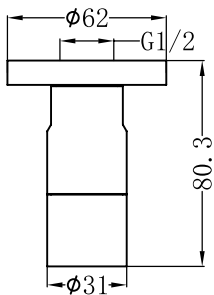

Washing Machine Tap Set

SPECIFICATION

PRODUCT CODE	YSW2621-09D
WELS RATING	N/A
WATERMARK LICENSE	WM-060073
TEMPERATURE RATING	Min 1 °C -Max 75 °C
PRESSURE RATING	Min 150KPa-Max 500Kpa

AVAILABLE FINISH

	GRAPHITE NR262109dGR		BRUSHED NICKEL NR262109dBN
	BRUSHED BRONZE NR262109dBZ		BRUSHED GOLD NR262109dBG
	MATTE BLACK NR262109dMB		CHROME NR262109dCH
	GUN METAL NR262109dGM		