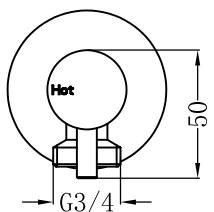

Washing Machine Tap Set

SPECIFICATION

PRODUCT CODE	YSW2621-09D
WELS RATING	N/A
WATERMARK LICENSE	WM-060073
TEMPERATURE RATING	Min 1 °C -Max 75 °C
PRESSURE RATING	Min 150KPa-Max 500Kpa

AVAILABLE FINISH

	GRAPHITE NR262109dGR		BRUSHED NICKEL NR262109dBN
	BRUSHED BRONZE NR262109dBZ		BRUSHED GOLD NR262109dBG
	MATTE BLACK NR262109dMB		CHROME NR262109dCH
	GUN METAL NR262109dGM		