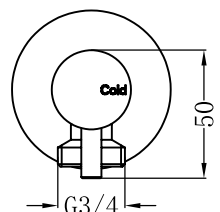

Washing Machine Tap Set

SPECIFICATION

PRODUCT CODE	YSW2621-09D
WELS RATING	N/A
WATERMARK LICENSE	WM-060073
TEMPERATURE RATING	Min 1 °C -Max 75 °C
PRESSURE RATING	Min 150KPa-Max 500Kpa

AVAILABLE FINISH

	GRAPHITE NR262109dGR		BRUSHED NICKEL NR262109dBN
	BRUSHED BRONZE NR262109dBZ		BRUSHED GOLD NR262109dBG
	MATTE BLACK NR262109dMB		CHROME NR262109dCH
	GUN METAL NR262109dGM		

PACKING INCLUDES

-2x washing machine tap