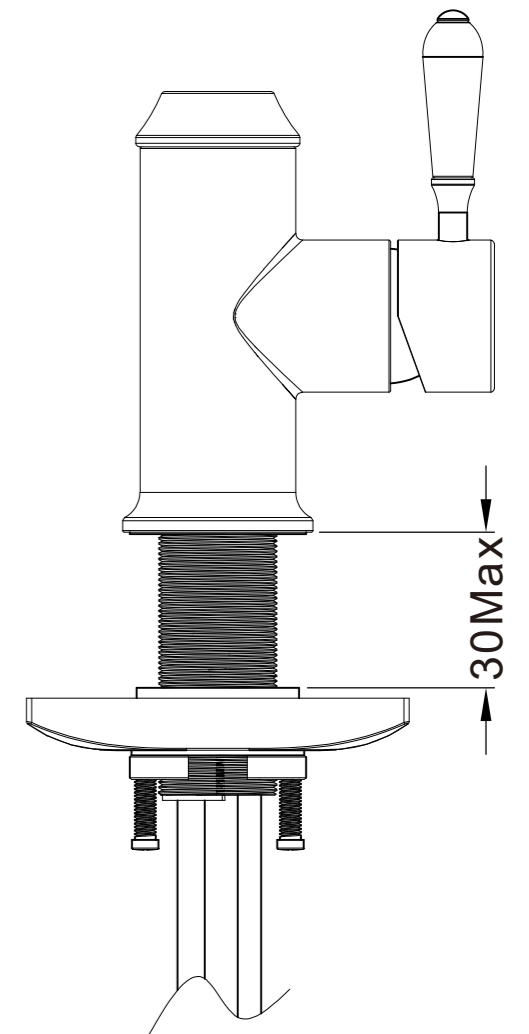

Installation Instruction

NOTE: