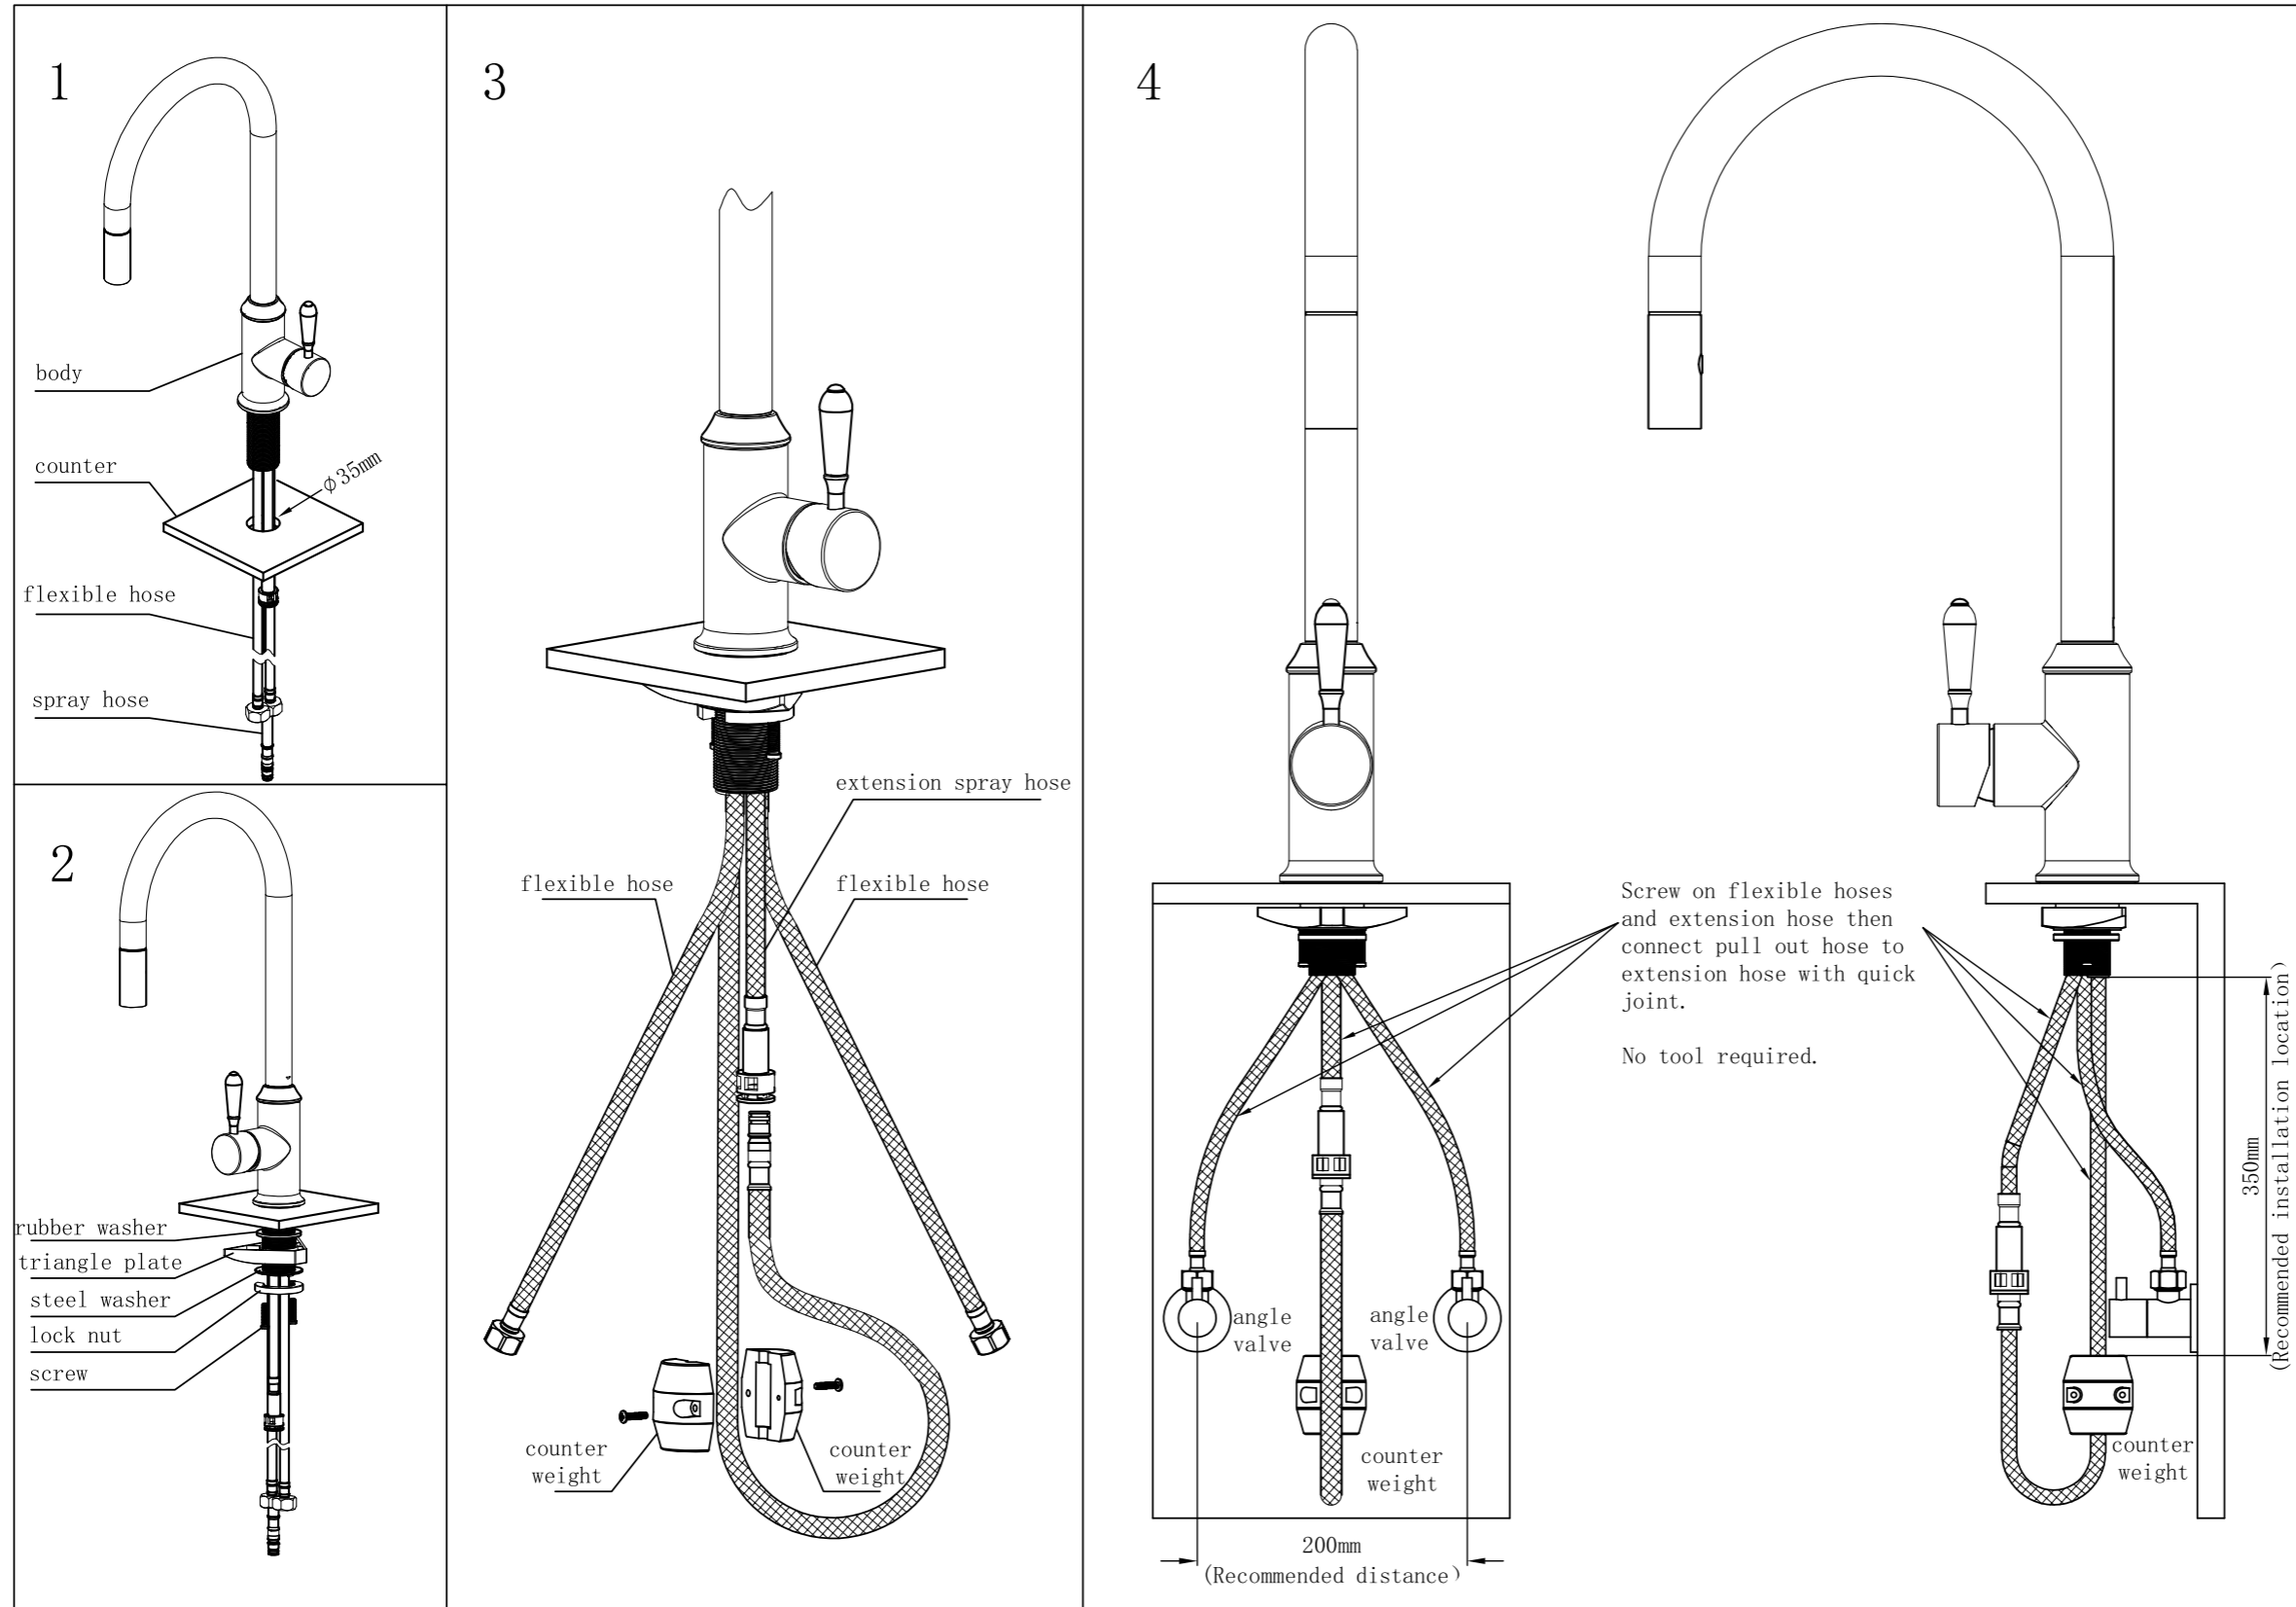

Installation Instruction