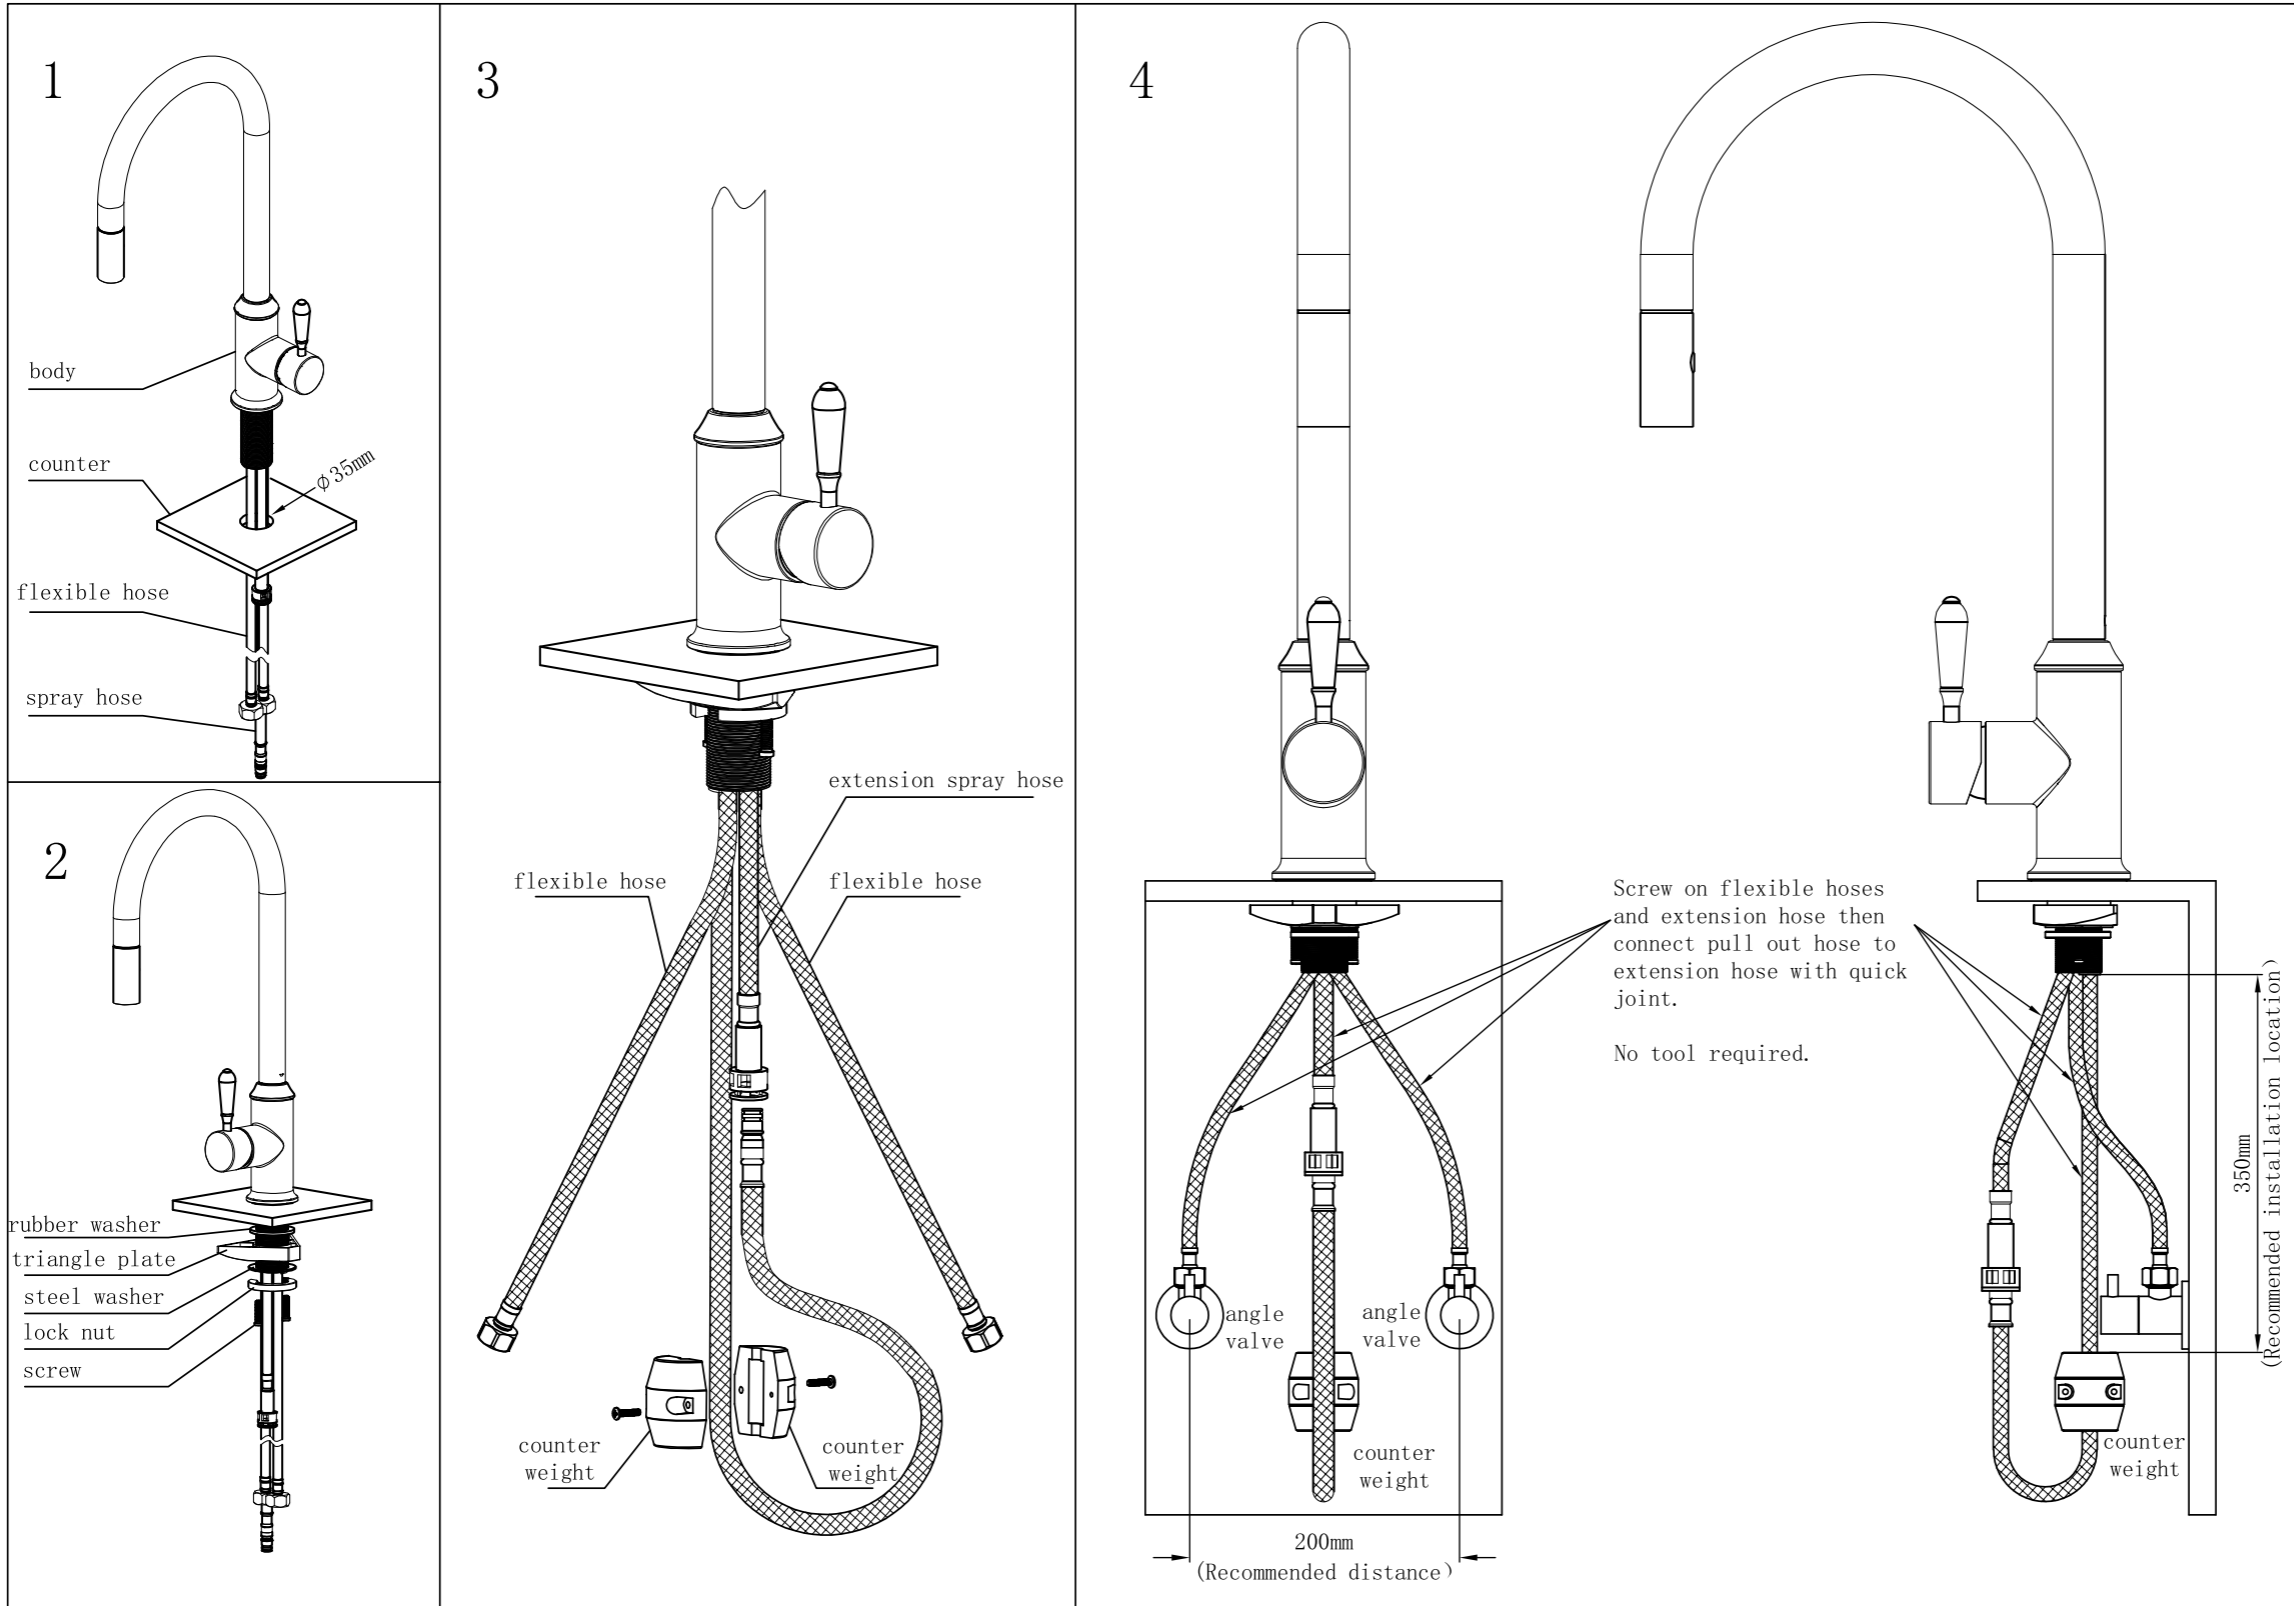

Installation Instruction