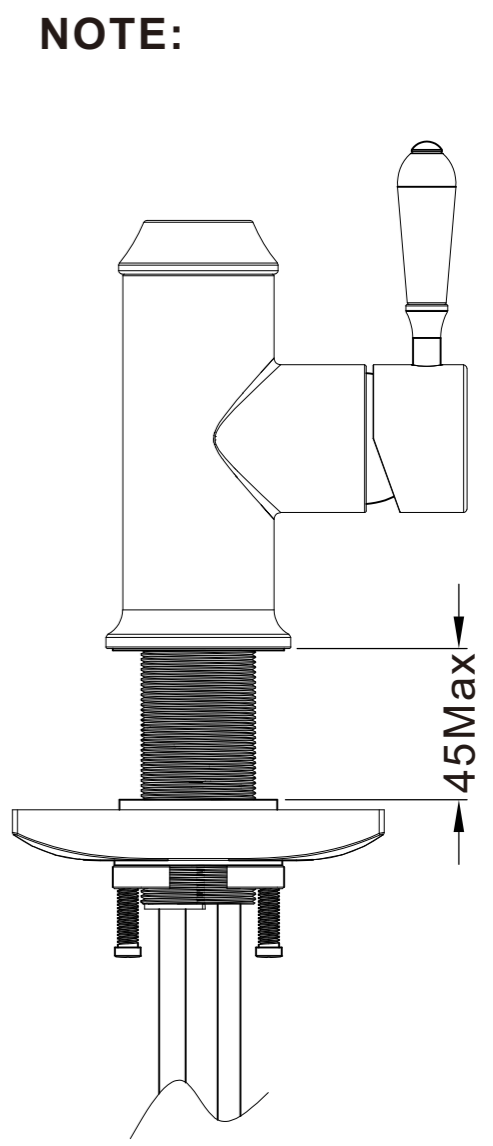

Installation Instruction