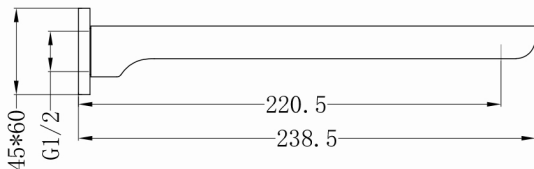

ASTRA BATH SPOUT

SPECIFICATION

PRODUCT CODE	YSW2813-03
WELS RATING	N/A
WATERMARK LICENSE	WM-060073
TEMPERATURE RATING	MIN 1°C-MAX 75°C
PRESSURE RATING	MIN 150KPa-MAX 500KPa

FINISH

	NR281303CH	chrome
	NR281303MB	matt black

PACKAGING INCLUDES

- 1x spout
- 1x base ring
- 1x installation kit

Dimensions are nominal measurements only.