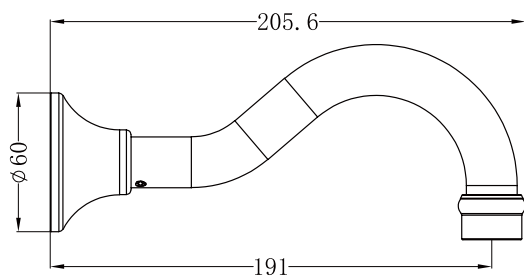

York Basin/Bath Spout Only

Nero

Versions:202311

Drawing

Specifications

SKU

NR692103

Watermark License

WM-060073

Temperature Rating

Min 1°C-Max 75°C

Pressure Rating

Min 150kpa - Max 500kpa

Finish

Chrome
NR692103CH

Matte Black
NR692103MB

AGED BRASS
NR692103AB

Packaging Includes

1x spout
1x installation kit

*Dimensions are nominal measurements only.

Installation Instruction

<p>1</p>  <p>G^{1/2} outlet</p> <p>1. Apply thread sealant or teflon tape on outlet thread.</p>	<p>2</p>  <p>adaptor</p> <p>2. Screw adaptor on to outlet. Make sure the face of inlet is flush with wall/ceramic tile face.</p>	 <p>3. Pull back plate on together with spout.</p>
<p>4. Pull spout onto adaptor.</p> 	<p>5. Tighten grub screw into spout by wrench and cover by silicone cap.</p>  <p>silicone cap</p>	<p>6. Finish.</p> 