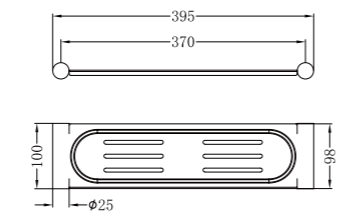

TOILET ROLL HOLDER

NR2386CH / NR2386MB / NR2386BN
NR2386GM / NR2386BG / NR2386BZ