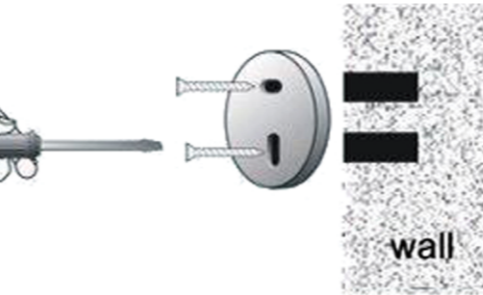

3. Put fixing block cover on the holes and fix firmly by expansion screws.