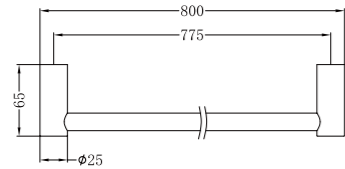

### SINGLE TOWEL RAIL 800MM

NR2330CH / NR2330MB / NR2330BN  
NR2330GM / NR2330BG / NR2330BZ