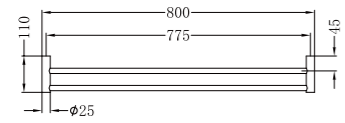

New Mecca Bathroom Accessories

ROBE HOOK

NR2382CH / NR2382MB / NR2382BN
NR2382GM / NR2382BG / NR2382BZ

SINGLE TOWEL RAIL 800MM

NR2330CH / NR2330MB / NR2330BN
NR2330GM / NR2330BG / NR2330BZ

DOUBLE TOWEL RAIL 800MM

NR2330dCH / NR2330dMB / NR2330dBN
NR2330dGM / NR2330dBG / NR2330dBZ

SOAP DISH HOLDER

NR2381CH / NR2381MB / NR2381BN
NR2381GM / NR2381BG / NR2381BZ

HAND TOWEL RAIL

NR2380CH / NR2380MB / NR2380BN
NR2380GM / NR2380BG / NR2380BZ

SINGLE TOWEL RAIL 600MM

NR2324CH / NR2324MB / NR2324BN
NR2324GM / NR2324BG / NR2324BZ

DOUBLE TOWEL RAIL 600MM

NR2324dCH / NR2324dMB / NR2324dBN
NR2324dGM / NR2324dBG / NR2324dBZ

METAL SHOWER SHELF

NR2387aCH / NR2387aMB / NR2387aBN
NR2387aGM / NR2387aBG / NR2387aBZ

TOILET ROLL HOLDER

NR2386CH / NR2386MB / NR2386BN
NR2386GM / NR2386BG / NR2386BZ

TOWEL RING

NR2380aCH / NR2380aMB / NR2380aBN
NR2380aGM / NR2380aBG / NR2380aBZ

Installation Instruction

1. Put the fixing blocks (piece) over on the right place on the wall, and stay level, use marking pen through the holes of fixing block to mark out fixing spots on the wall. Then drill holes by electric hand drill with 6mm drilling bit on the spots.

2. Put the expansion plugs into the wall by hammer.

3. Put fixing block cover on the holes and fix firmly by expansion screws.

4. Put the base of bathroom accessory cover on the fixing blocks.

5. Screw grub screws into the base, make it against to the fixing block tight and firm.