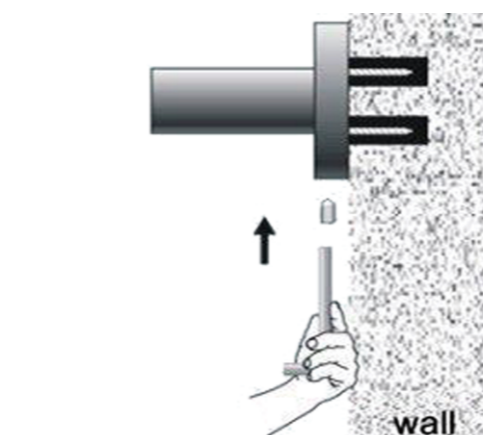

## Installation Instruction

1. Put the fixing blocks (piece) over on the right place on the wall, and stay level, use marking pen through the holes of fixing block to mark out fixing spots on the wall. Then drill holes by electric hand drill with 6mm drilling bit on the spots.

2. Put the expansion plugs into the wall by hammer.

3. Put fixing block cover on the holes and fix firmly by expansion screws.

4. Put the base of bathroom accessory cover on the fixing blocks.

5. Screw grub screws into the base, make it against to the fixing block tight and firm.