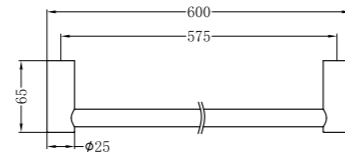

SINGLE TOWEL RAIL 600MM

NR2324CH / NR2324MB / NR2324BN
NR2324GM / NR2324BG / NR2324BZ

DOUBLE TOWEL RAIL 600MM

NR2324dCH / NR2324dMB / NR2324dBN
NR2324dGM / NR2324dBG / NR2324dBZ