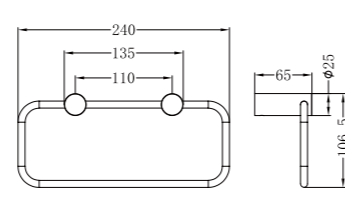

New Mecca Bathroom Accessories

ROBE HOOK

NR2382CH / NR2382MB / NR2382BN
NR2382GM / NR2382BG / NR2382BZ

SINGLE TOWEL RAIL 800MM

NR2330CH / NR2330MB / NR2330BN
NR2330GM / NR2330BG / NR2330BZ

DOUBLE TOWEL RAIL 800MM

NR2330dCH / NR2330dMB / NR2330dBN
NR2330dGM / NR2330dBG / NR2330dBZ

SOAP DISH HOLDER

NR2381CH / NR2381MB / NR2381BN
NR2381GM / NR2381BG / NR2381BZ

HAND TOWEL RAIL

NR2380CH / NR2380MB / NR2380BN
NR2380GM / NR2380BG / NR2380BZ

SINGLE TOWEL RAIL 600MM

NR2324CH / NR2324MB / NR2324BN
NR2324GM / NR2324BG / NR2324BZ

DOUBLE TOWEL RAIL 600MM

NR2324dCH / NR2324dMB / NR2324dBN
NR2324dGM / NR2324dBG / NR2324dBZ

METAL SHOWER SHELF

NR2387aCH / NR2387aMB / NR2387aBN
NR2387aGM / NR2387aBG / NR2387aBZ

TOILET ROLL HOLDER

NR2386CH / NR2386MB / NR2386BN
NR2386GM / NR2386BG / NR2386BZ

TOWEL RING

NR2380aCH / NR2380aMB / NR2380aBN
NR2380aGM / NR2380aBG / NR2380aBZ

Installation Instruction

1. Put the fixing blocks (piece) over on the right place on the wall, and stay level, use marking pen through the holes of fixing block to mark out fixing spots on the wall. Then drill holes by electric hand drill with 6mm drilling bit on the spots.

2. Put the expansion plugs into the wall by hammer.

3. Put fixing block cover on the holes and fix firmly by expansion screws.

4. Put the base of bathroom accessory cover on the fixing blocks.

5. Screw grub screws into the base, make it against to the fixing block tight and firm.