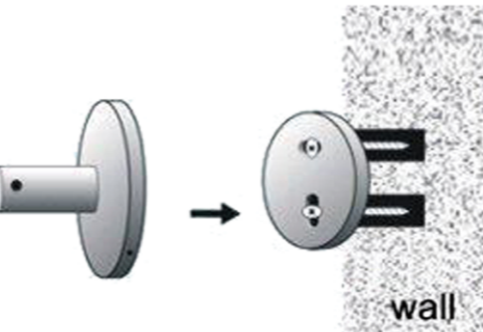

## Installation Instruction

1. Put the fixing blocks (piece) over on the right place on the wall, and stay level, use marking pen through the holes of fixing block to mark out fixing spots on the wall. Then drill holes by electric hand drill with 6mm drilling bit on the spots.

2. Put the expansion plugs into the wall by hammer.

3. Put fixing block cover on the holes and fix firmly by expansion screws.

4. Put the base of bathroom accessory cover on the fixing blocks.

5. Screw grub screws into the base, make it against to the fixing block tight and firm.