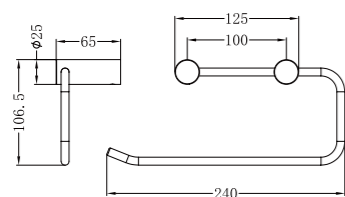

New Mecca Bathroom Accessories

ROBE HOOK

NR2382CH / NR2382MB / NR2382BN
NR2382GM / NR2382BG / NR2382BZ

SINGLE TOWEL RAIL 800MM

NR2330CH / NR2330MB / NR2330BN
NR2330GM / NR2330BG / NR2330BZ

DOUBLE TOWEL RAIL 800MM

NR2330dCH / NR2330dMB / NR2330dBN
NR2330dGM / NR2330dBG / NR2330dBZ

SOAP DISH HOLDER

NR2381CH / NR2381MB / NR2381BN
NR2381GM / NR2381BG / NR2381BZ

HAND TOWEL RAIL

NR2380CH / NR2380MB / NR2380BN
NR2380GM / NR2380BG / NR2380BZ

SINGLE TOWEL RAIL 600MM

NR2324CH / NR2324MB / NR2324BN
NR2324GM / NR2324BG / NR2324BZ

DOUBLE TOWEL RAIL 600MM

NR2324dCH / NR2324dMB / NR2324dBN
NR2324dGM / NR2324dBG / NR2324dBZ

METAL SHOWER SHELF

NR2387aCH / NR2387aMB / NR2387aBN
NR2387aGM / NR2387aBG / NR2387aBZ

TOILET ROLL HOLDER

NR2386CH / NR2386MB / NR2386BN
NR2386GM / NR2386BG / NR2386BZ

TOWEL RING

NR2380aCH / NR2380aMB / NR2380aBN
NR2380aGM / NR2380aBG / NR2380aBZ

Installation Instruction

1. Put the fixing blocks (piece) over on the right place on the wall, and stay level, use marking pen through the holes of fixing block to mark out fixing spots on the wall. Then drill holes by electric hand drill with 6mm drilling bit on the spots.

2. Put the expansion plugs into the wall by hammer.

3. Put fixing block cover on the holes and fix firmly by expansion screws.

4. Put the base of bathroom accessory cover on the fixing blocks.

5. Screw grub screws into the base, make it against to the fixing block tight and firm.