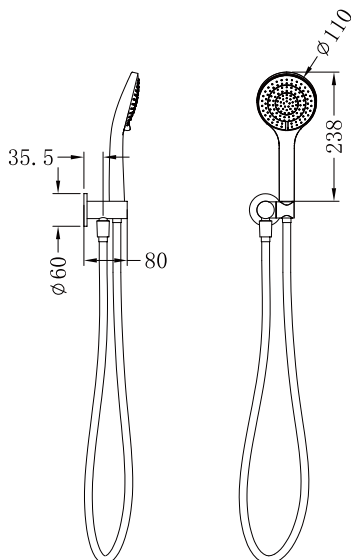

Mecca Shower On Bracket With Air Shower

Nero

Versions:202401

Drawing

Specifications

Watermark License

WM-060093

Temperature Rating

Min 1°C - Max 75°C

Pressure Rating

Min 150kpa - Max 500kpa

Packaging Includes

1x Hand Shower (Built-In Check Valve)
1x Shower Bracket
1x 1.5m PVC Hose

Finish & SKU

 Chrome NR221905CH	 Matte White NR221905MW	 Brushed Nickel NR221905BN
 Matte Black NR221905MB	 Brushed Gold NR221905BG	

1. Apply thread sealant or teflon tape on outlet thread.

2. Pull back plate on together with bracket body.

Apply thread sealant or teflon tape

3. Screw shower bracket body on to outlet. **DO NOT OVERTIGHTEN.**

Slide the back plate against the wall/tile face properly.

4. Connect bracket and hand shower with hose.
TEST & CHECK FOR LEAKS.

Nero

info@nerotapware.com.au
nerotapware.com.au

11-13 Buontempo Road
Carrum Downs Vic 3201