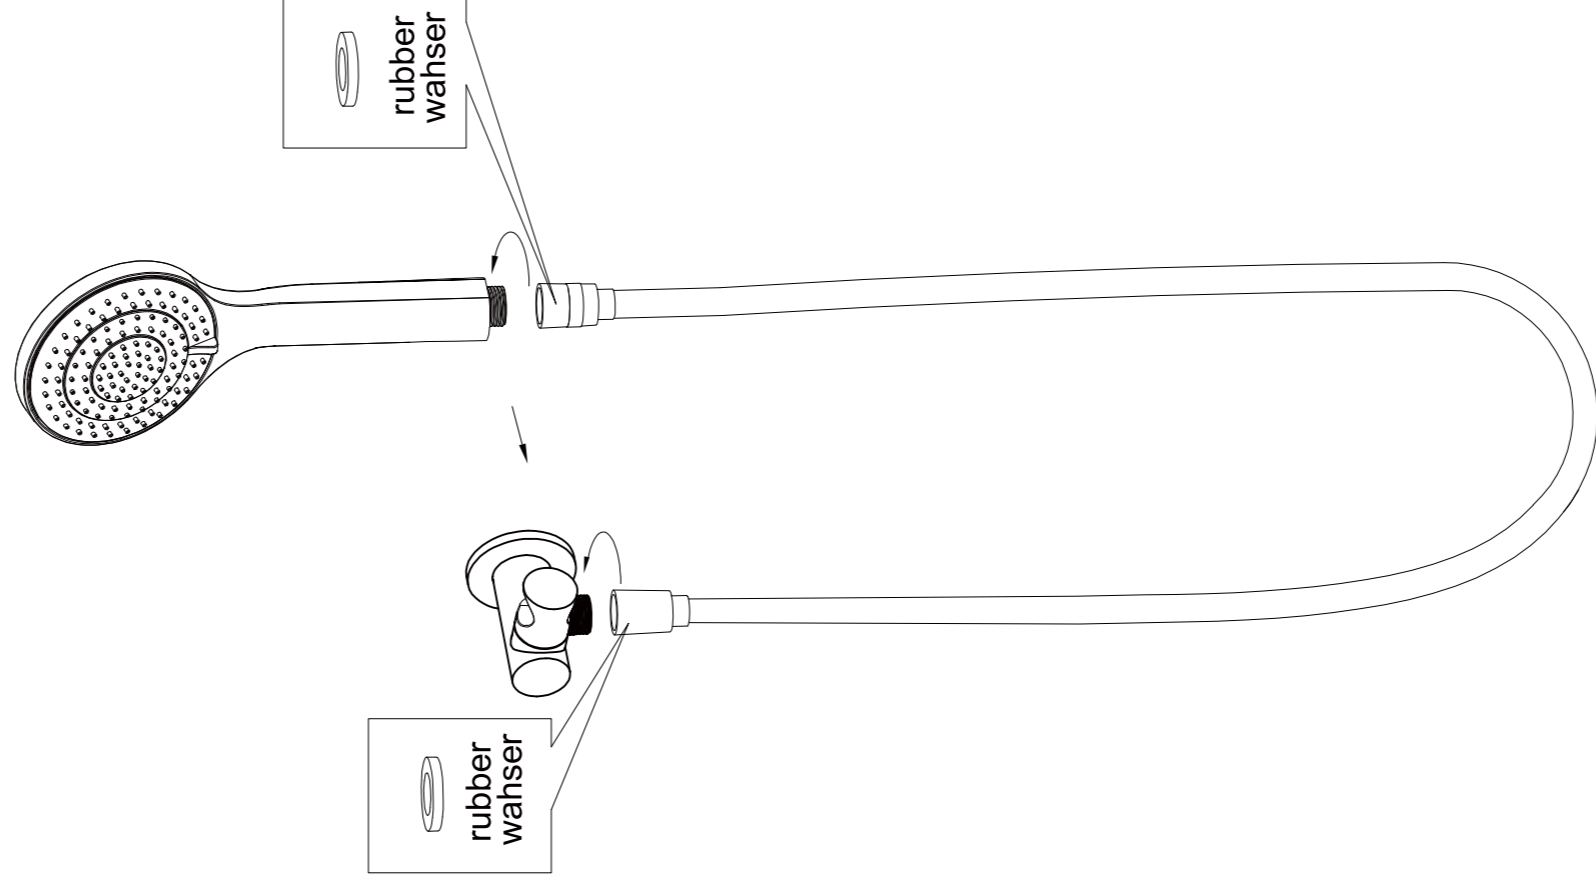

*Dimensions are nominal measurements only.

Important

All products must be installed by licensed plumbers.

All pipework must be thoroughly flushed prior to installation, as foreign materials may block the flow regulating device and reduce the flow of water.

1. Apply thread sealant or teflon tape on outlet thread.

2. Pull back plate on together with bracket body.

Apply thread sealant or teflon tape

3. Screw shower bracket body on to outlet. **DO NOT OVERTIGHTEN.**

Slide the back plate against the wall/tile face properly.

4. Connect bracket and hand shower with hose.
TEST & CHECK FOR LEAKS.

Nero

info@nerotapware.com.au
nerotapware.com.au

11-13 Buontempo Road
Carrum Downs Vic 3201