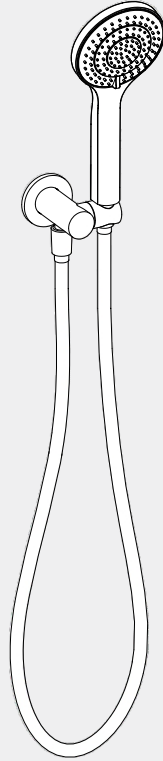

Mecca Shower On Bracket With Air Shower

Nero

Versions:202401

Drawing

Specifications

Watermark License

WM-060093

Temperature Rating

Min 1°C - Max 75°C

Pressure Rating

Min 150kpa - Max 500kpa

Packaging Includes

1x Hand Shower (Built-In Check Valve)
1x Shower Bracket
1x 1.5m PVC Hose

Finish & SKU

 Chrome NR221905CH	 Matte White NR221905MW	 Brushed Nickel NR221905BN
 Matte Black NR221905MB	 Brushed Gold NR221905BG	

1. Apply thread sealant or teflon tape on outlet thread.

2. Pull back plate on together with bracket body.

Apply thread sealant or teflon tape

3. Screw shower bracket body on to outlet. **DO NOT OVERTIGHTEN.**

Slide the back plate against the wall/tile face properly.

4. Connect bracket and hand shower with hose.
TEST & CHECK FOR LEAKS.

Nero

info@nerotapware.com.au
nerotapware.com.au

11-13 Buontempo Road
Carrum Downs Vic 3201